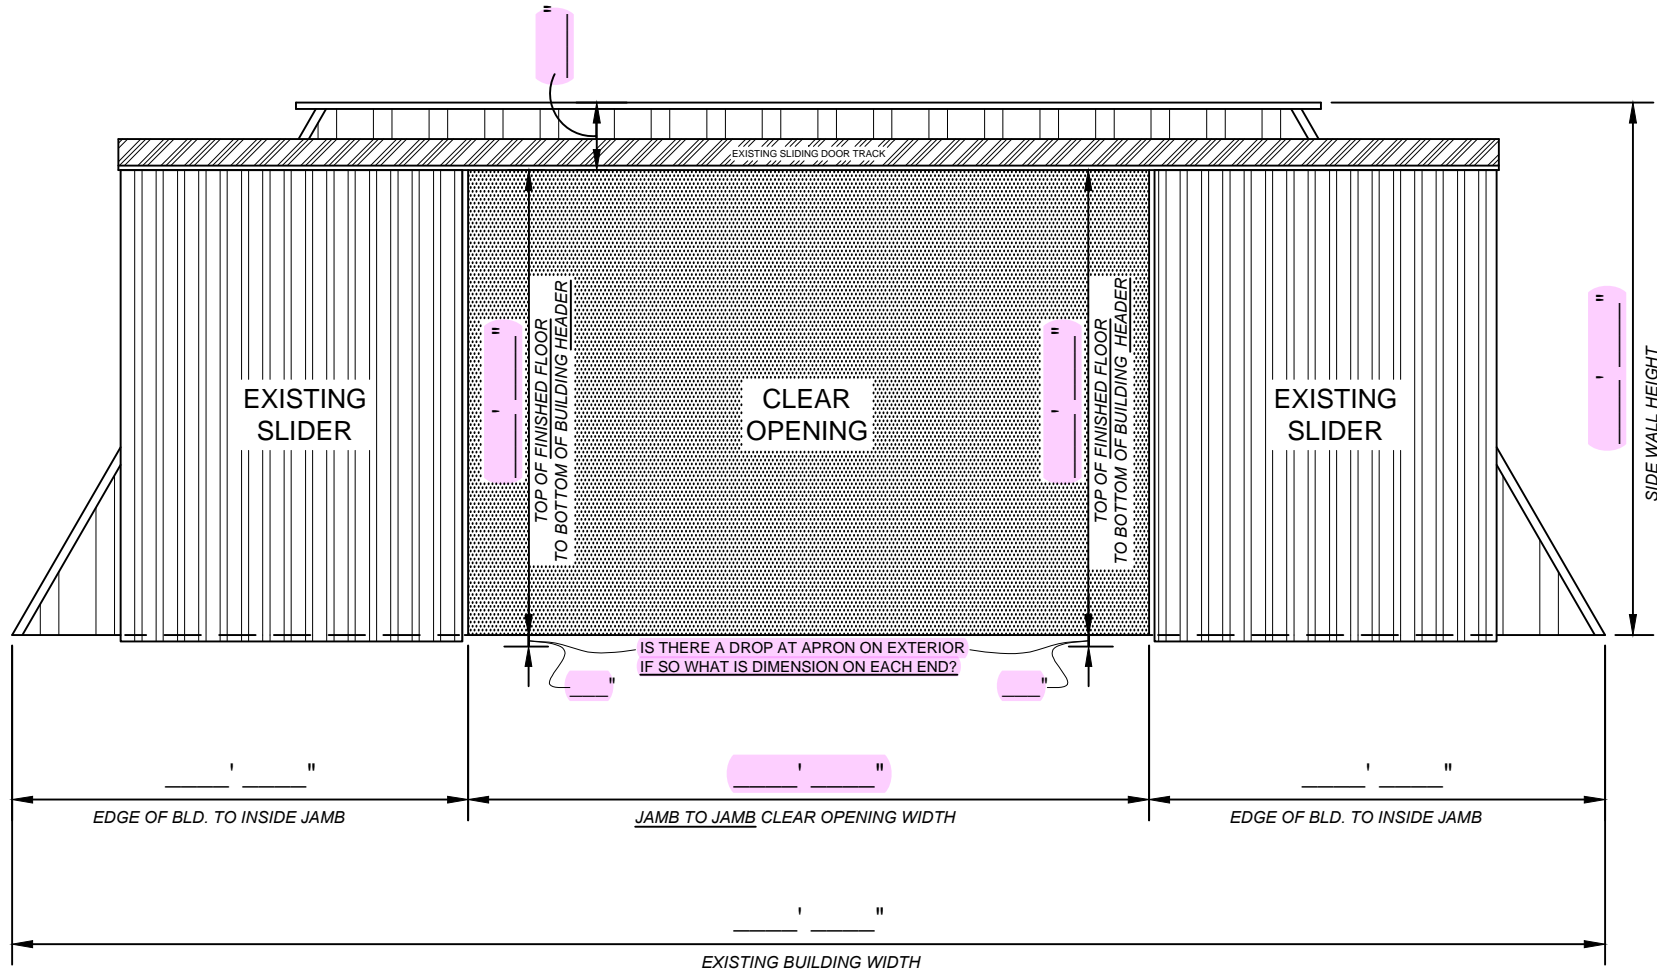

EXISTING BUILDING MEASURING TEMPLATE

EXAMPLE DRAWING
(NOT TO SCALE)

NOTE:

- DO NOT MEASURE ACTUAL EXISTING SLIDING DOORS.
- MEASURE THE ACTUAL CLEAR OPENING

(LEFT) NEAREST WALK DOOR?
(Outside looking in)

(RIGHT) NEAREST WALK DOOR?
(Outside looking in)

DRAWING NUMBER
EX-3

EXISTING SLANT WALL BUILDING
MEASURE TEMPLATE

PHONE : 1-800-921-7008
FAX: 701-277-8961

MIDLAND
DOOR SOLUTIONS

1021-7th ST NE
WEST FARGO, ND 58078