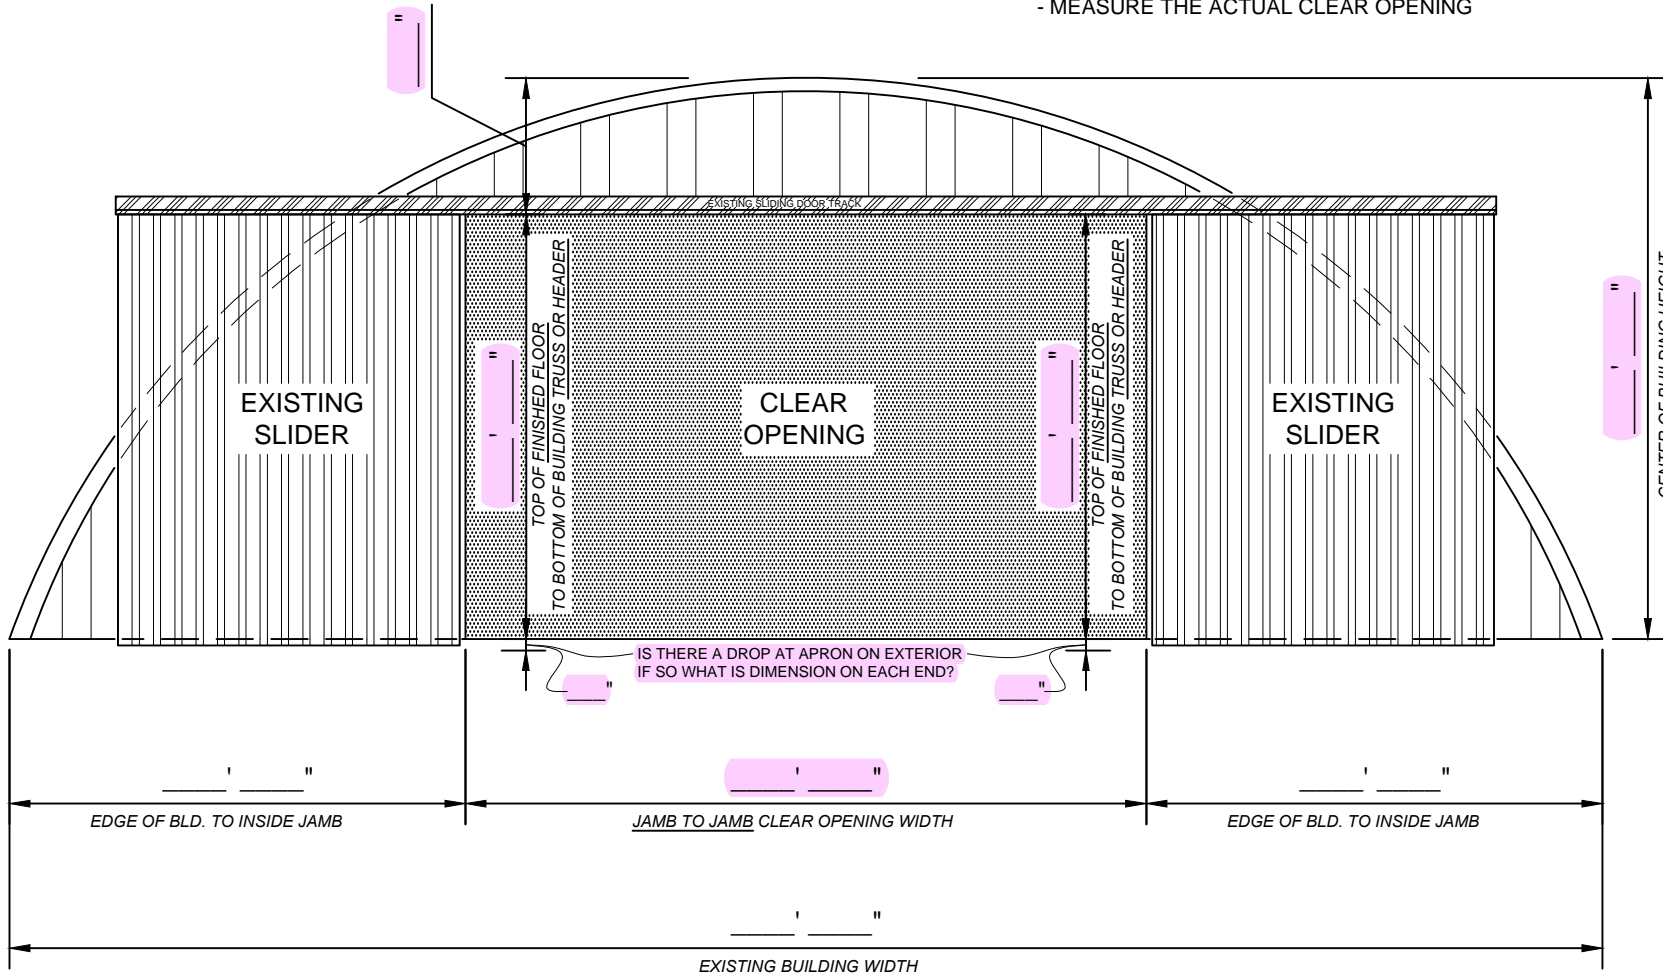

# EXISTING CURVETTE BUILDING MEASURING TEMPLATE

EXAMPLE DRAWING  
(NOT TO SCALE)

NOTE:  
- DO NOT MEASURE ACTUAL EXISTING SLIDING DOORS.  
- MEASURE THE ACTUAL CLEAR OPENING

(LEFT) NEAREST WALK DOOR?  
(Outside looking in)

(RIGHT) NEAREST WALK DOOR?   
(Outside looking in)

DRAWING  
NUMBER  
**EX-2**

EXISTING CURVETTE BUILDING  
MEASURE TEMPLATE

PHONE : 1-800-921-7008  
FAX: 701-277-8961

**MIDLAND**  
DOOR SOLUTIONS

1021-7th ST NE  
WEST FARGO, ND 58078