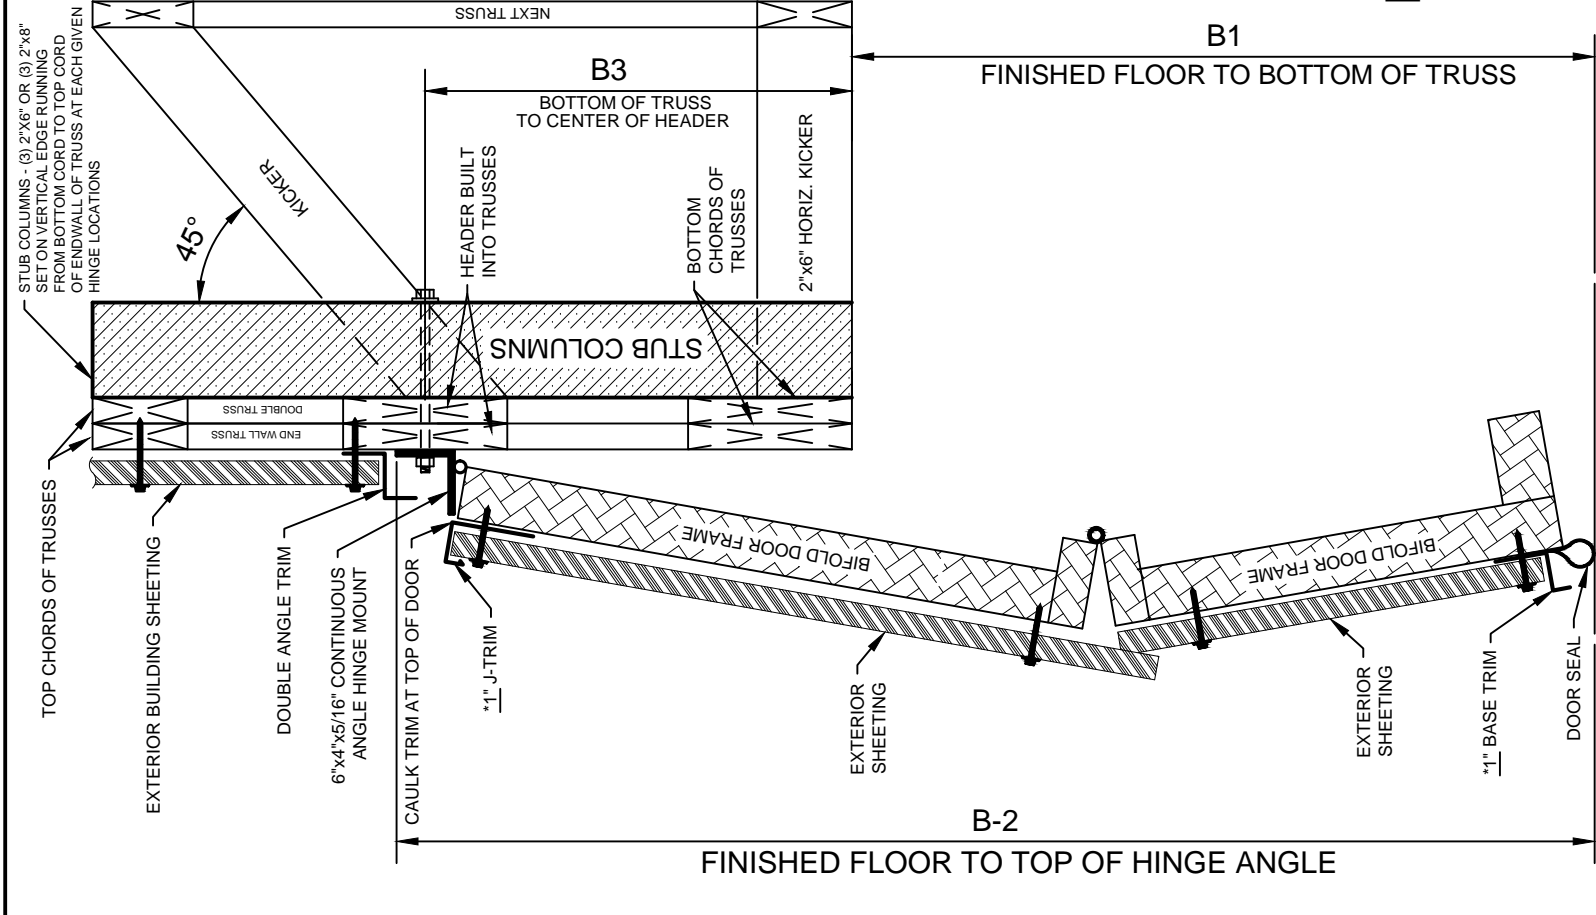

BUILT IN HEADER HINGE DETAIL - TOP VIEW

NOT TO SCALE

**BUILT IN HEADER
NON - INSULATED
SIDE VIEW**
NOT TO SCALE

MIDLAND DOOR SOLUTIONS
1021 7th Street NE
WEST FARGO, ND 58078

PHONE : 1-800-921-7008
FAX: 701-277-8961

DRAWING NUMBER **B3**