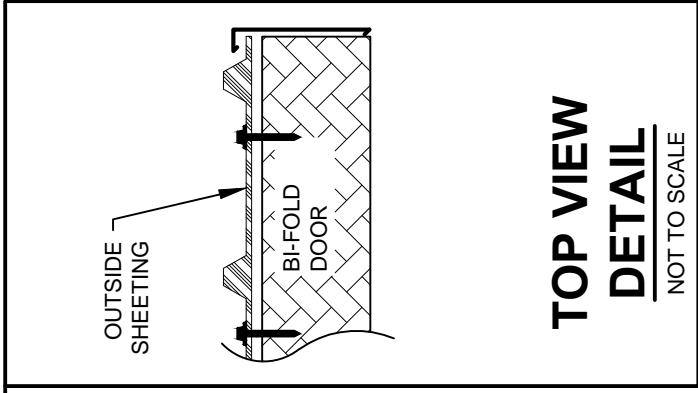

MIDLAND DOOR SOLUTIONS
1021 7th Street NE
WEST FARGO, ND 58078

PHONE : 1-800-921-7008
FAX: 701-277-8961

DRAWING NUMBER **B3**