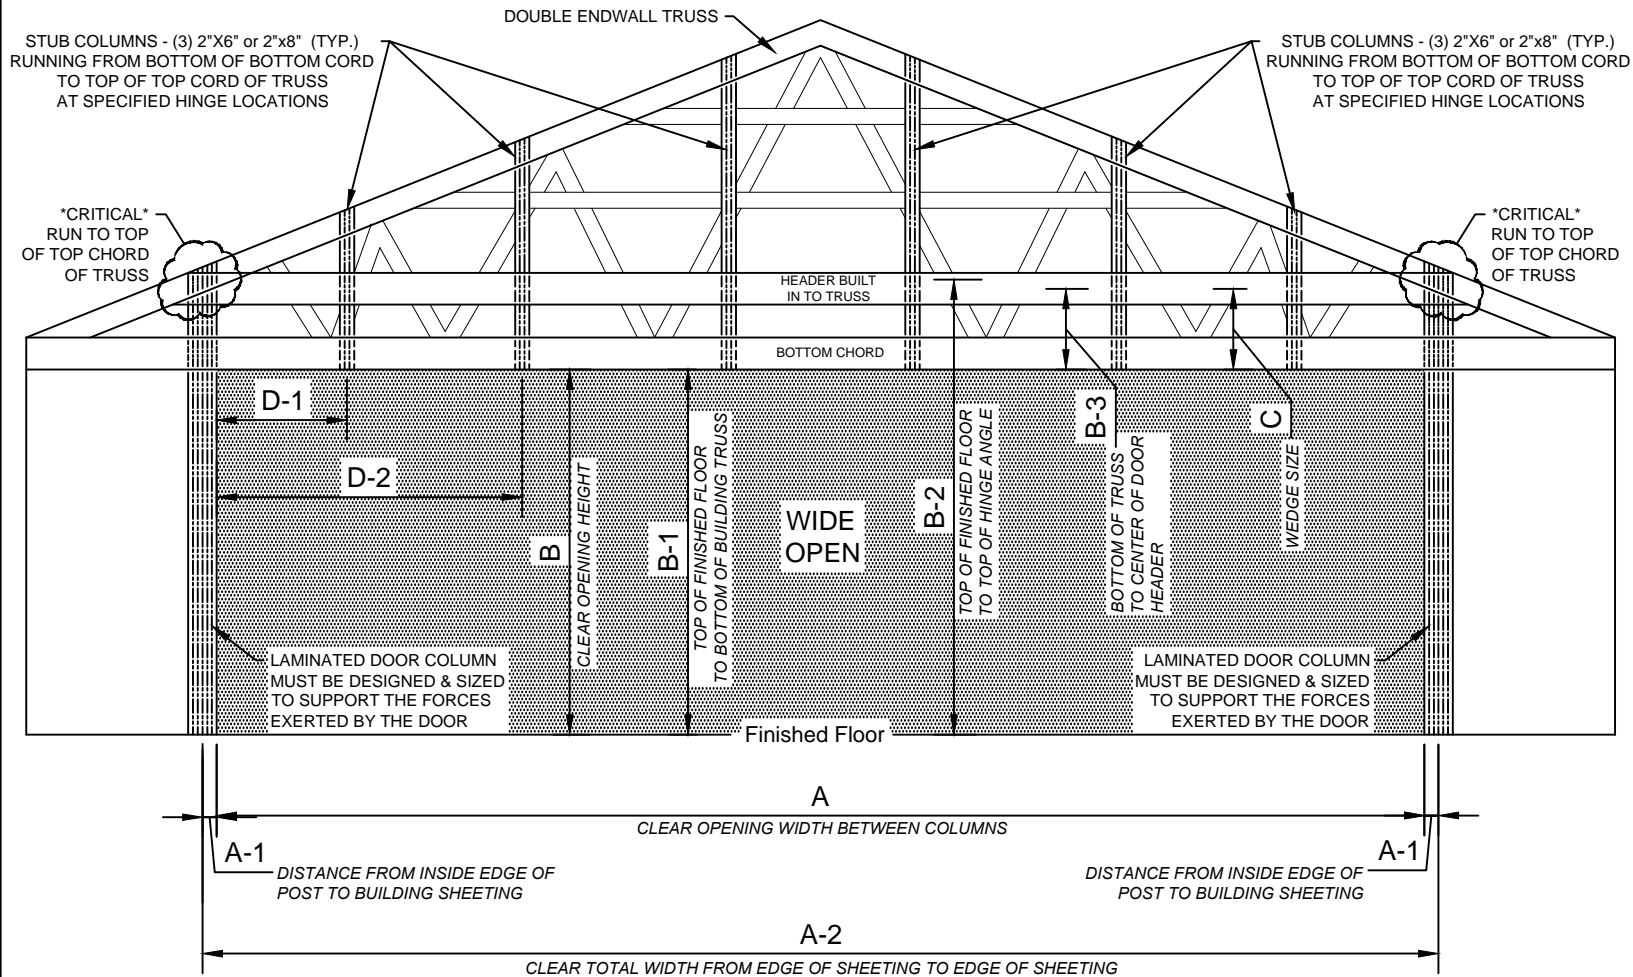

NON - INSULATED BI-FOLD DOOR BUILT IN HEADER MOUNT

EXAMPLE DRAWING

(NOT TO SCALE)

FOR REFERANCE ONLY - TRUSS SUPPLIER TO SIZE HEADER &
TRUSS TO SUPPORT THE WEIGHT OF THE BI-FOLD DOOR

DRAWING
NUMBER
B1

PHONE :
1-800-921-7008
FAX:
701-277-8961

DRAWING NUMBER **B3**