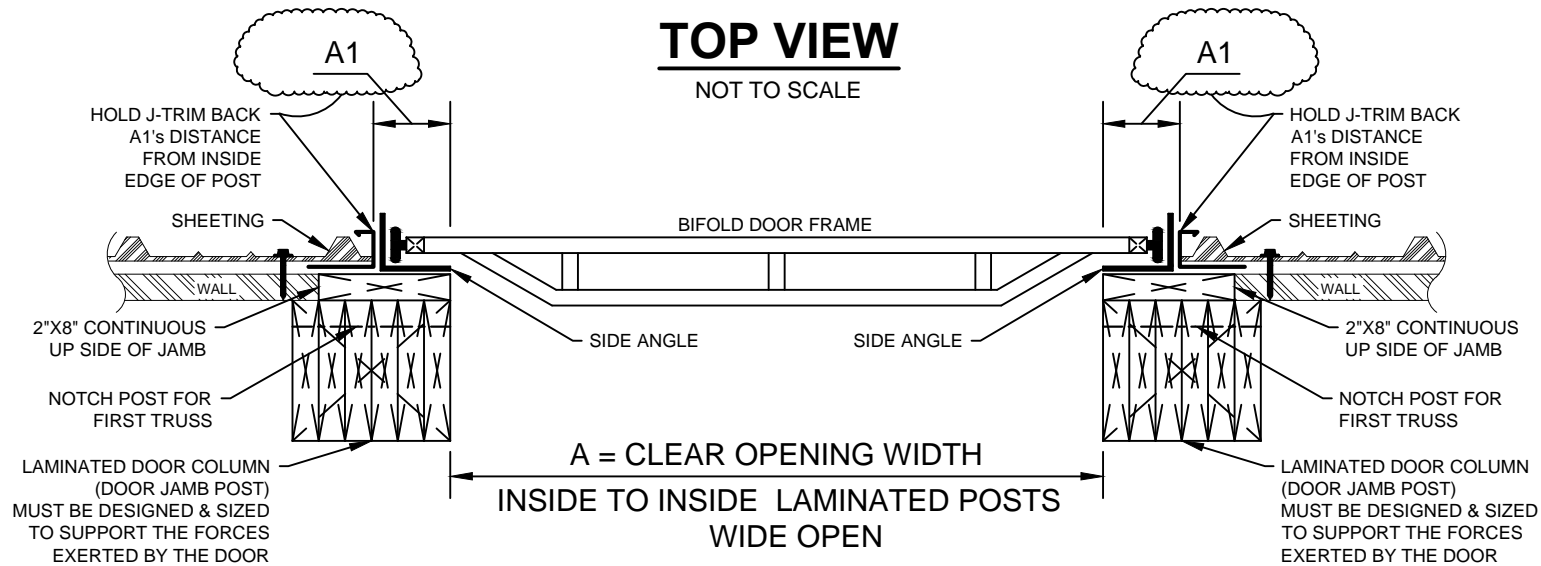

BUILT IN HEADER TOP VIEW

NOT TO SCALE

DRAWING
NUMBER
B2

PHONE : 1-800-921-7008
FAX: 701-277-8961

MIDLAND DOOR SOLUTIONS
1021 7th Street NE
WEST FARGO, ND 58078