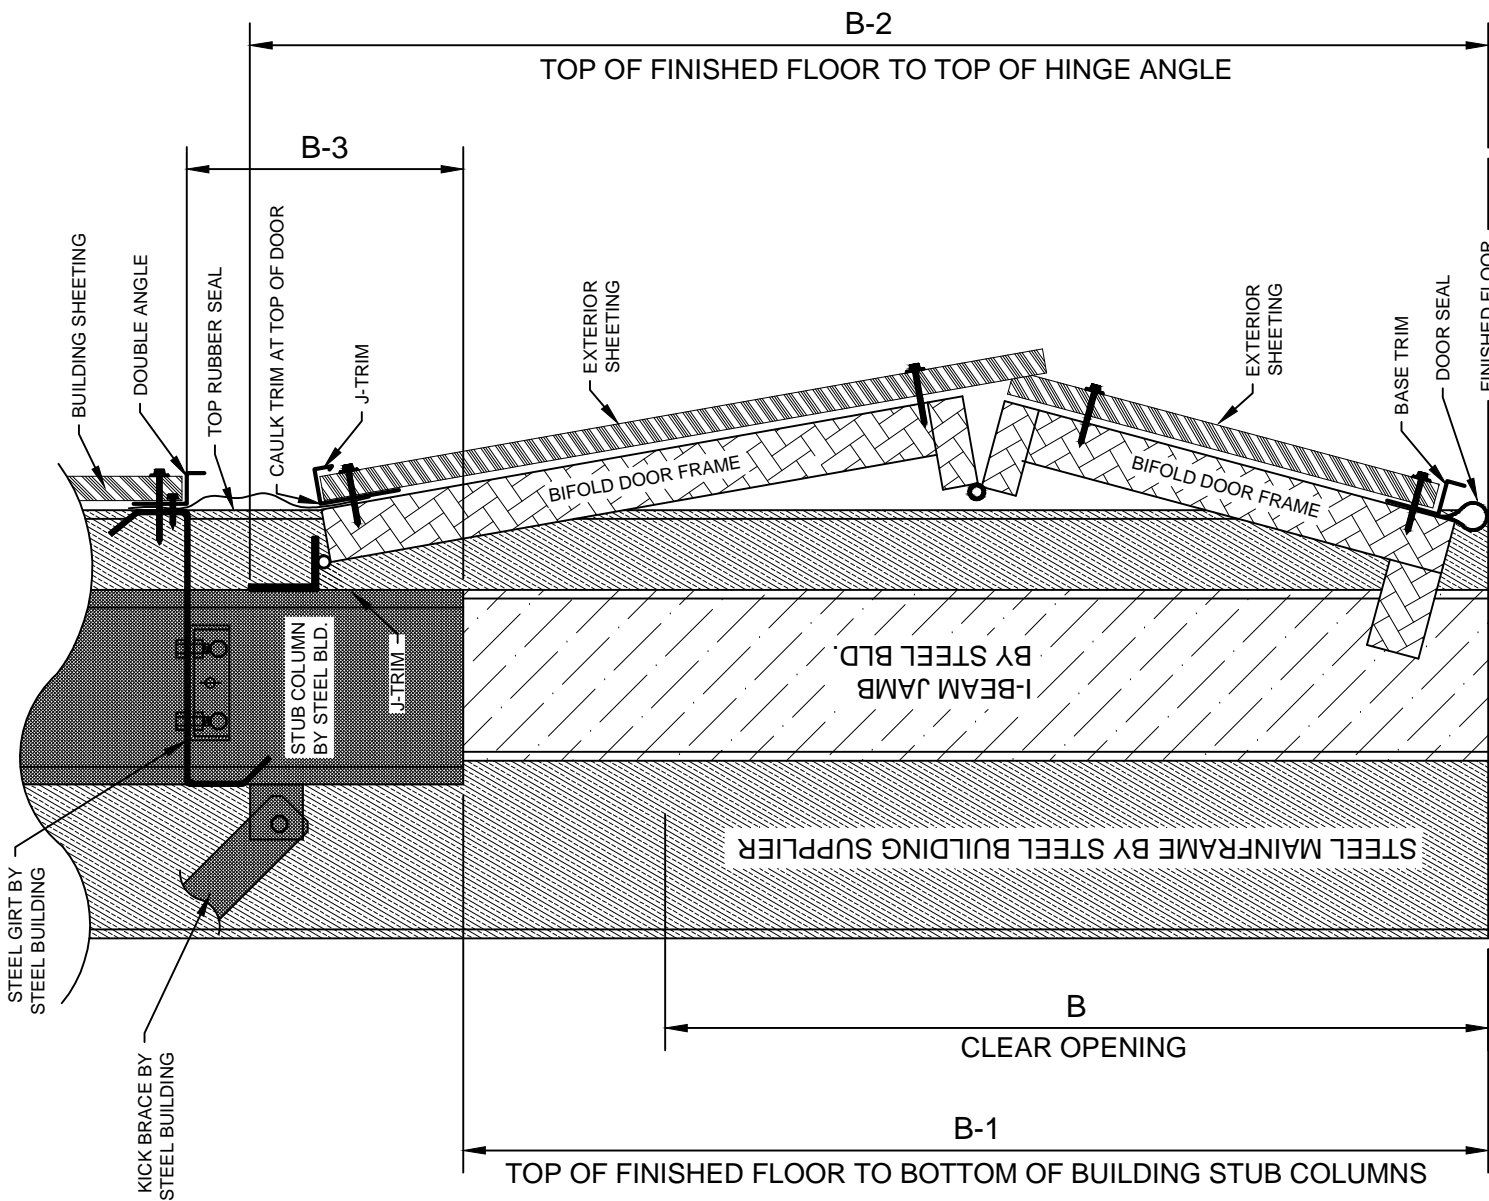

NON-INSULATED PRE-ENG. STEEL MOUNT - SIDE VIEW DOOR

NOT TO SCALE

DRAWING NUMBER
PB3

PHONE : 1-800-921-7008
FAX: 701-277-8961

MIDLAND DOOR SOLUTIONS
1021 7th Street NE
WEST FARGO, ND 58078