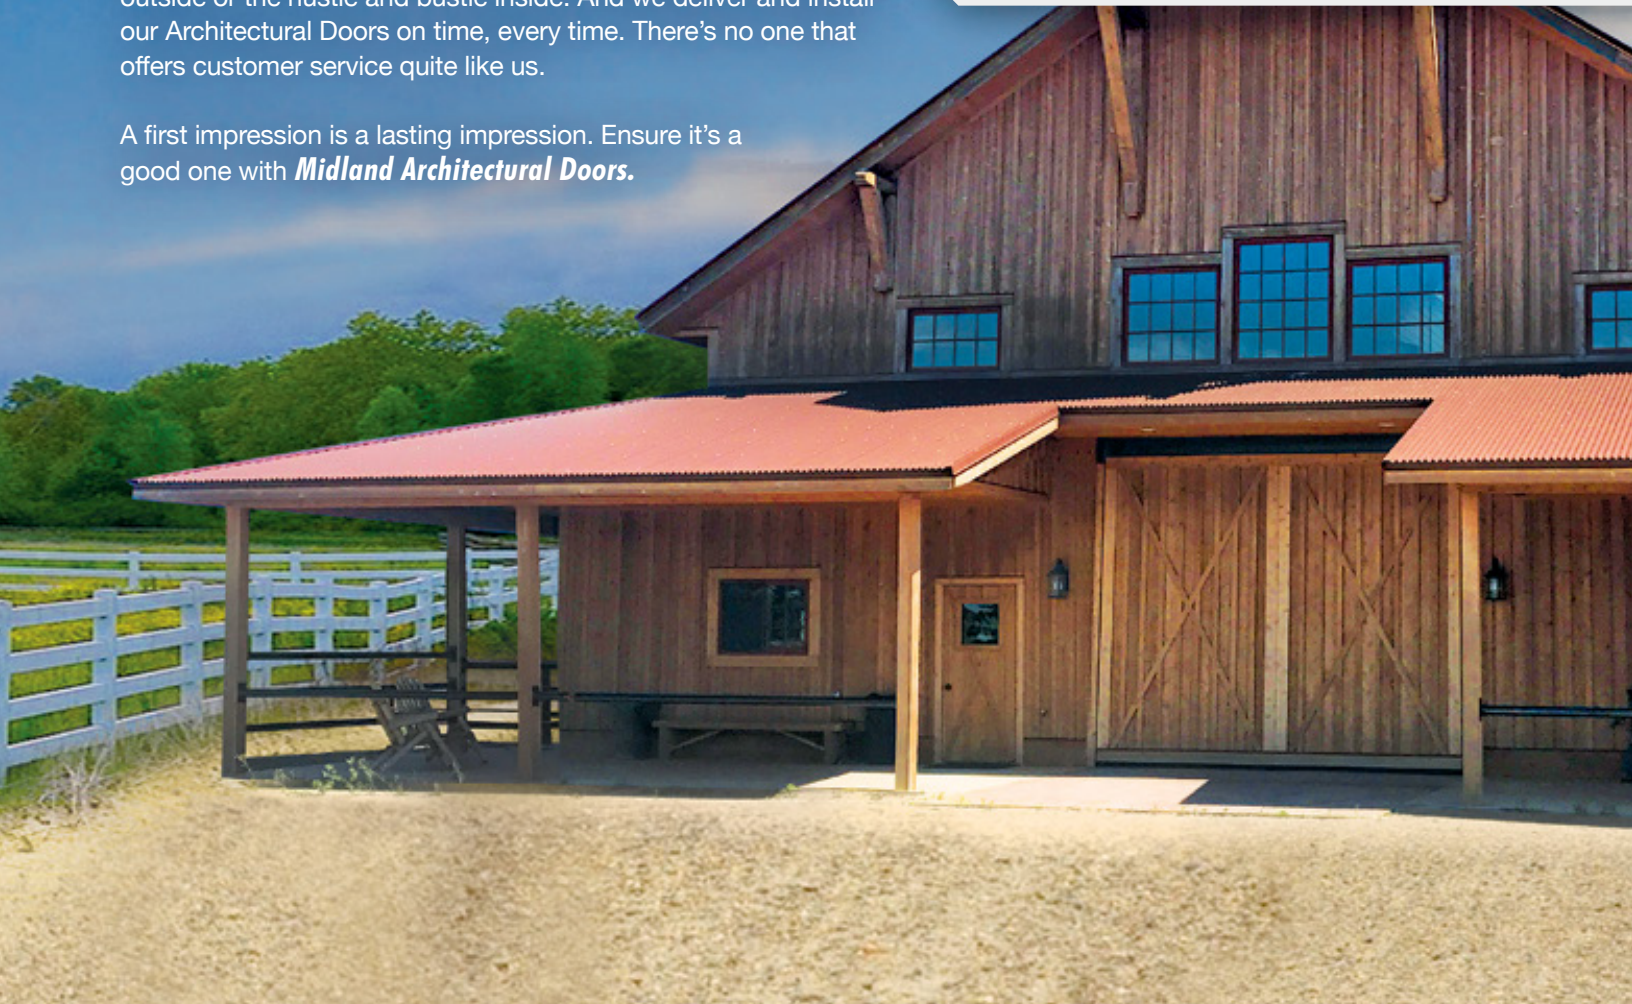

BIG SOLUTIONS, START TO FINISH WITH MIDLAND ARCHITECTURAL DOORS

First impressions are everything. When you buy a Midland Architectural Door you're not purchasing a run-of-the-mill door; you're investing in show-stopping modern aesthetics that last. Whether it's a door to make your neighbors jealous, storefront curb appeal that wows your customers, or an office divider that impresses clients and employees, we'll work alongside you and the builders and architects to turn your vision into reality.

We build each door Midwest tough, so it can handle the elements outside or the hustle and bustle inside. And we deliver and install our Architectural Doors on time, every time. There's no one that offers customer service quite like us.

A first impression is a lasting impression. Ensure it's a good one with ***Midland Architectural Doors.***

FROM CONCEPT TO INSTALLATION, AND LIFE-LONG SERVICE, MIDLAND OPENS DOORS.

MIDLAND ARCHITECTURAL DOORS

Aesthetics: Available in bi-fold and hydraulic lift styles with nearly any finish and in virtually any size and color to reflect your desired style. The operating system is mounted and concealed in the door's headers while the lifting mechanisms are hidden behind the door's uprights, resulting in clean lines and enhanced headroom.