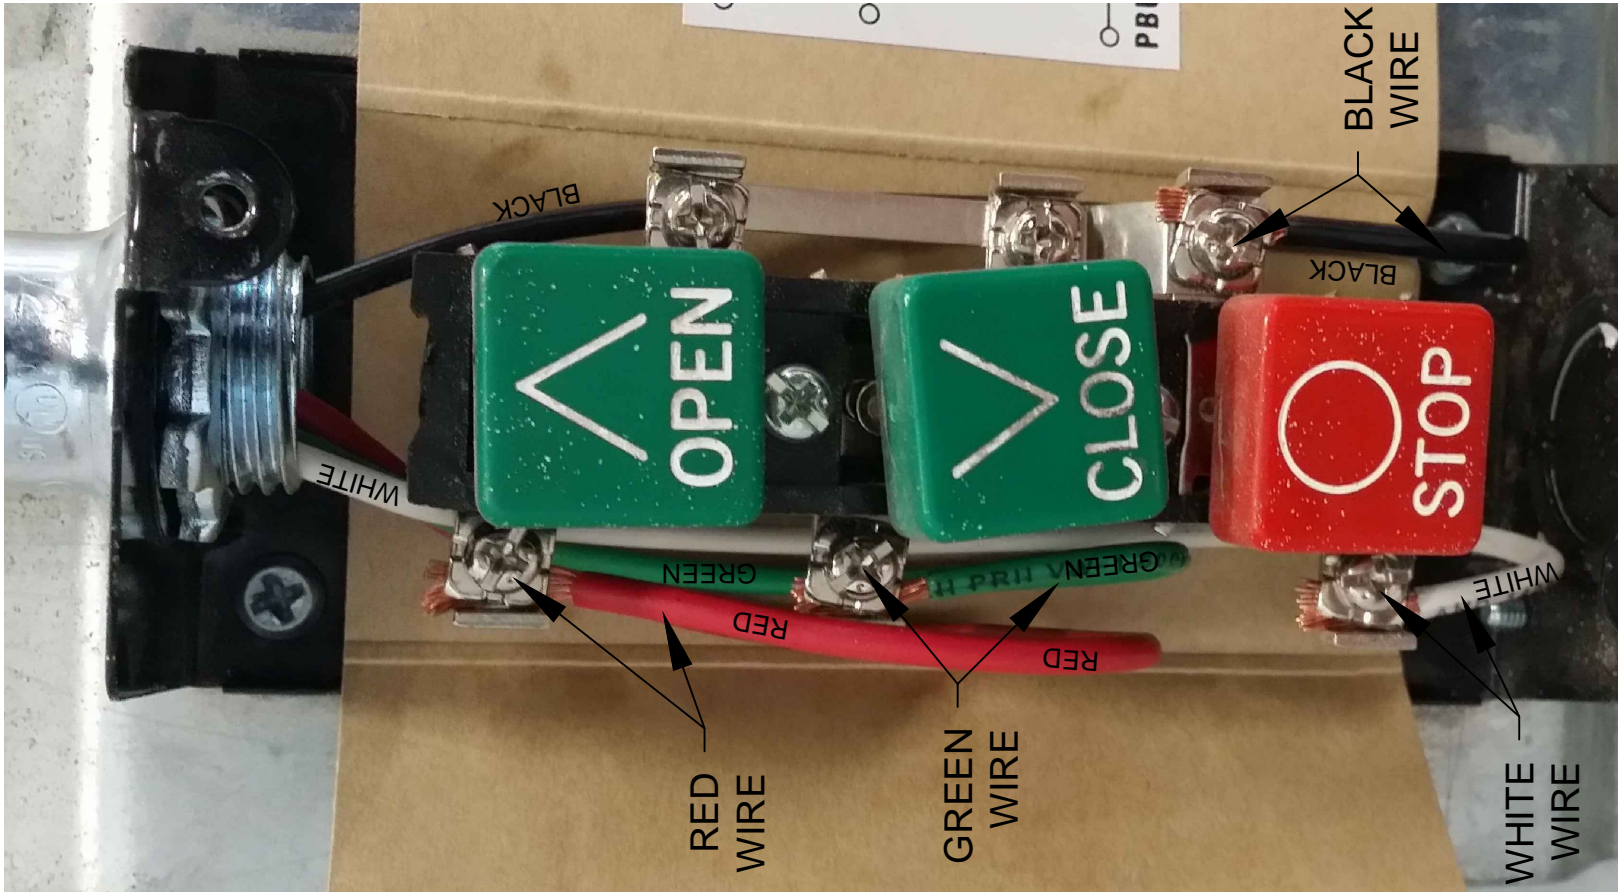

**STANDARD PUSH BUTTON
WIRING DIAGRAM**

NOT TO SCALE

MIDLAND BI-FOLD DOORS
1021-7th ST NE
WEST FARGO, ND 58078

PHONE :
1-800-921-7008

FAX:
701-277-8961

DRAWING
NUMBER

PB-1