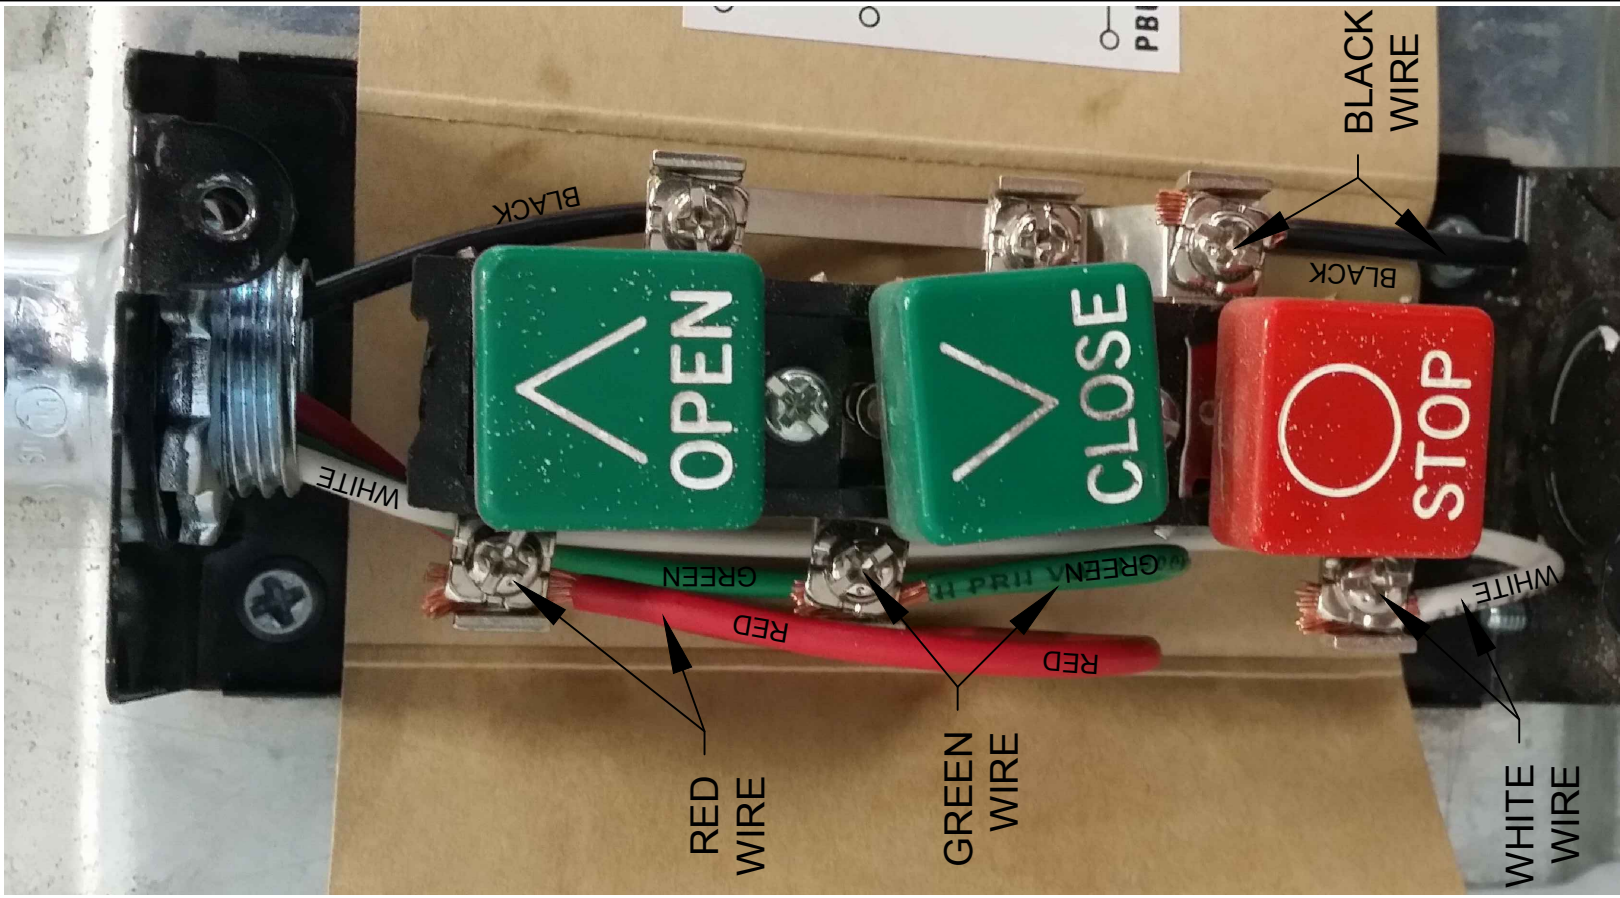

**STANDARD PUSH BUTTON
WIRING DIAGRAM**

NOT TO SCALE

MIDLAND DOOR SOLUTIONS
1021 7th Street NE
WEST FARGO, ND 58078

PHONE :
1-800-921-7008

FAX:
701-277-8961

DRAWING
NUMBER

PB-1