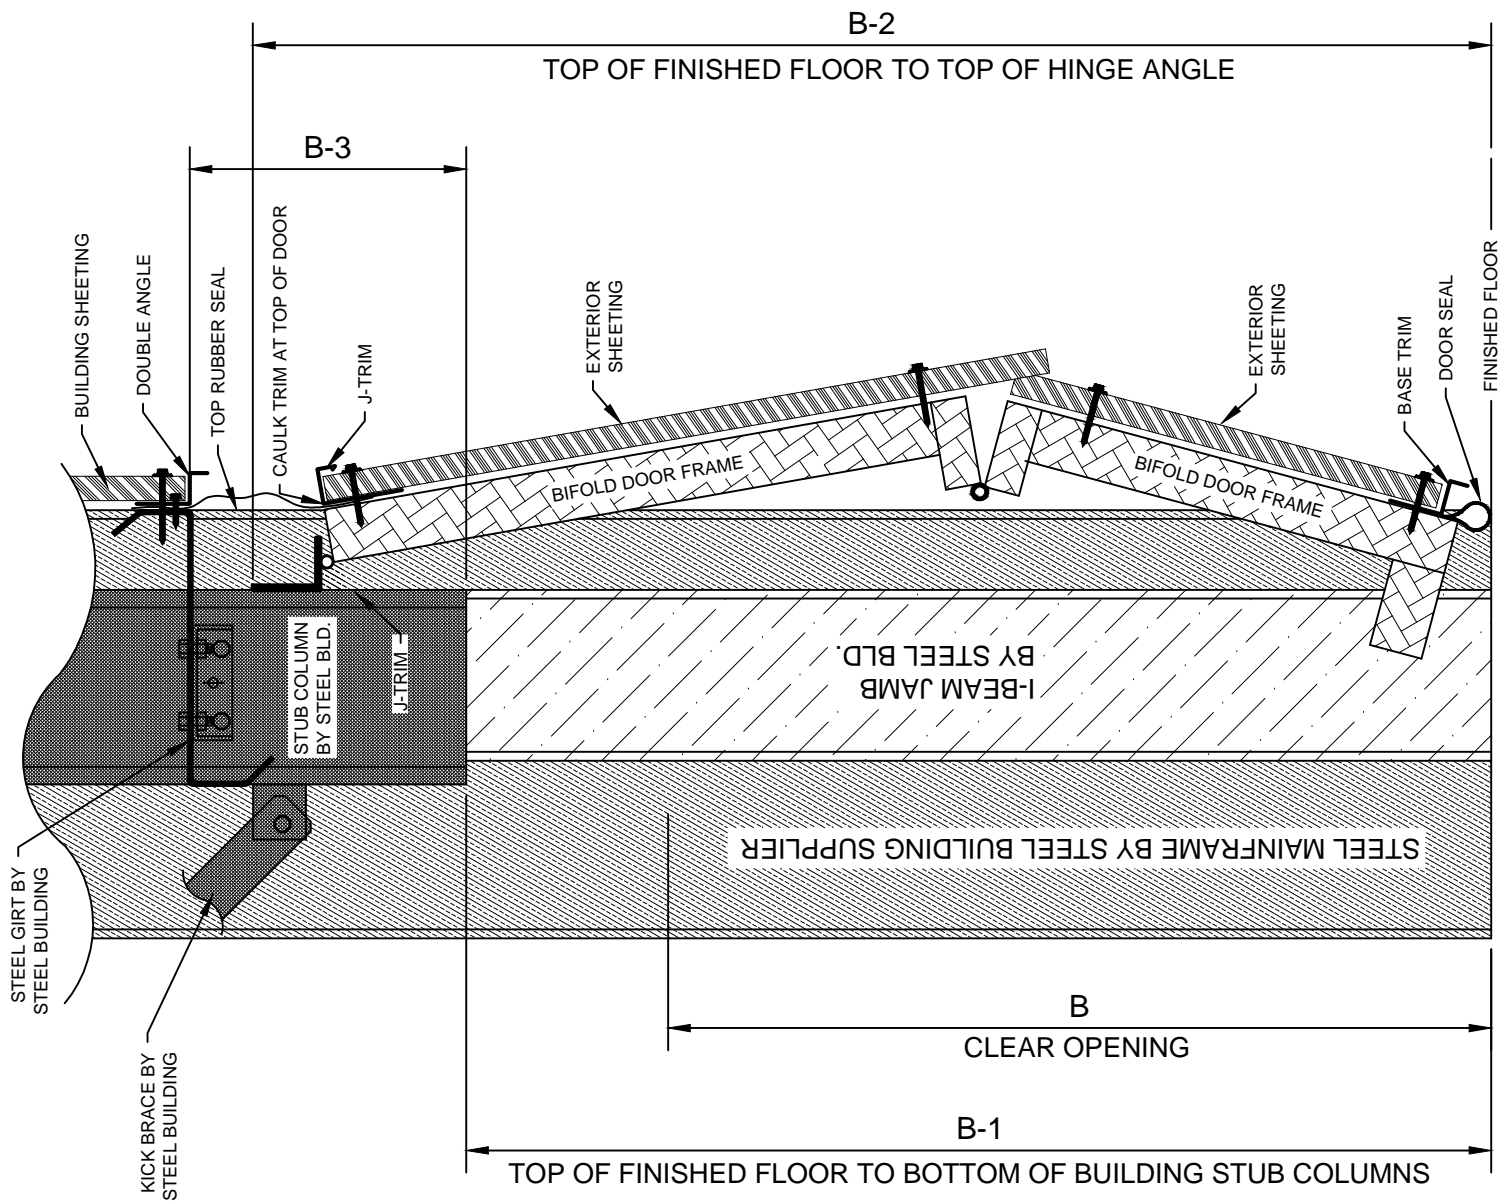

# NON-INSULATED PRE-ENG. STEEL MOUNT - SIDE VIEW DOOR

NOT TO SCALE

MIDLAND BI-FOLD DOORS  
 1110-7th ST NE  
 WEST FARGO, ND 58078

PHONE : 1-800-921-7008  
 FAX: 701-277-8961

DRAWING NUMBER  
**PB3**