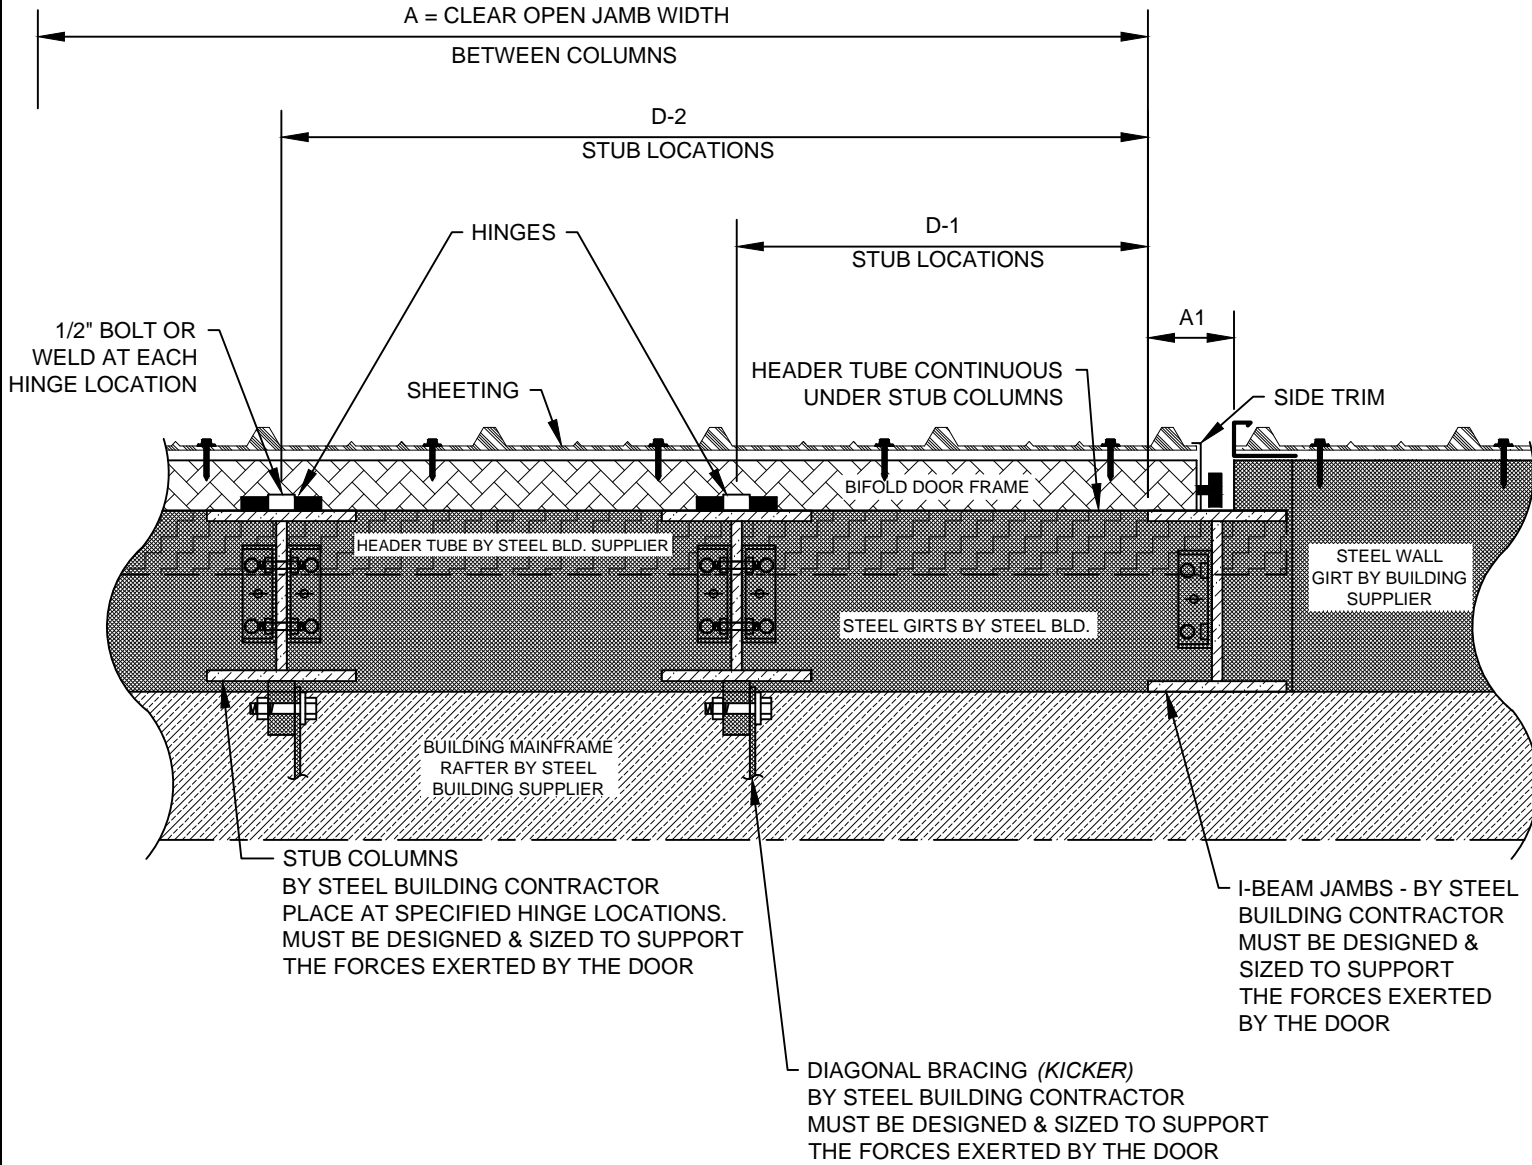

TOP VIEW DOOR

NOT TO SCALE

DRAWING NUMBER
PB2

PHONE : 1-800-921-7008
FAX: 701-277-8961

MIDLAND BI-FOLD DOORS
1110-7th ST NE
WEST FARGO, ND 58078