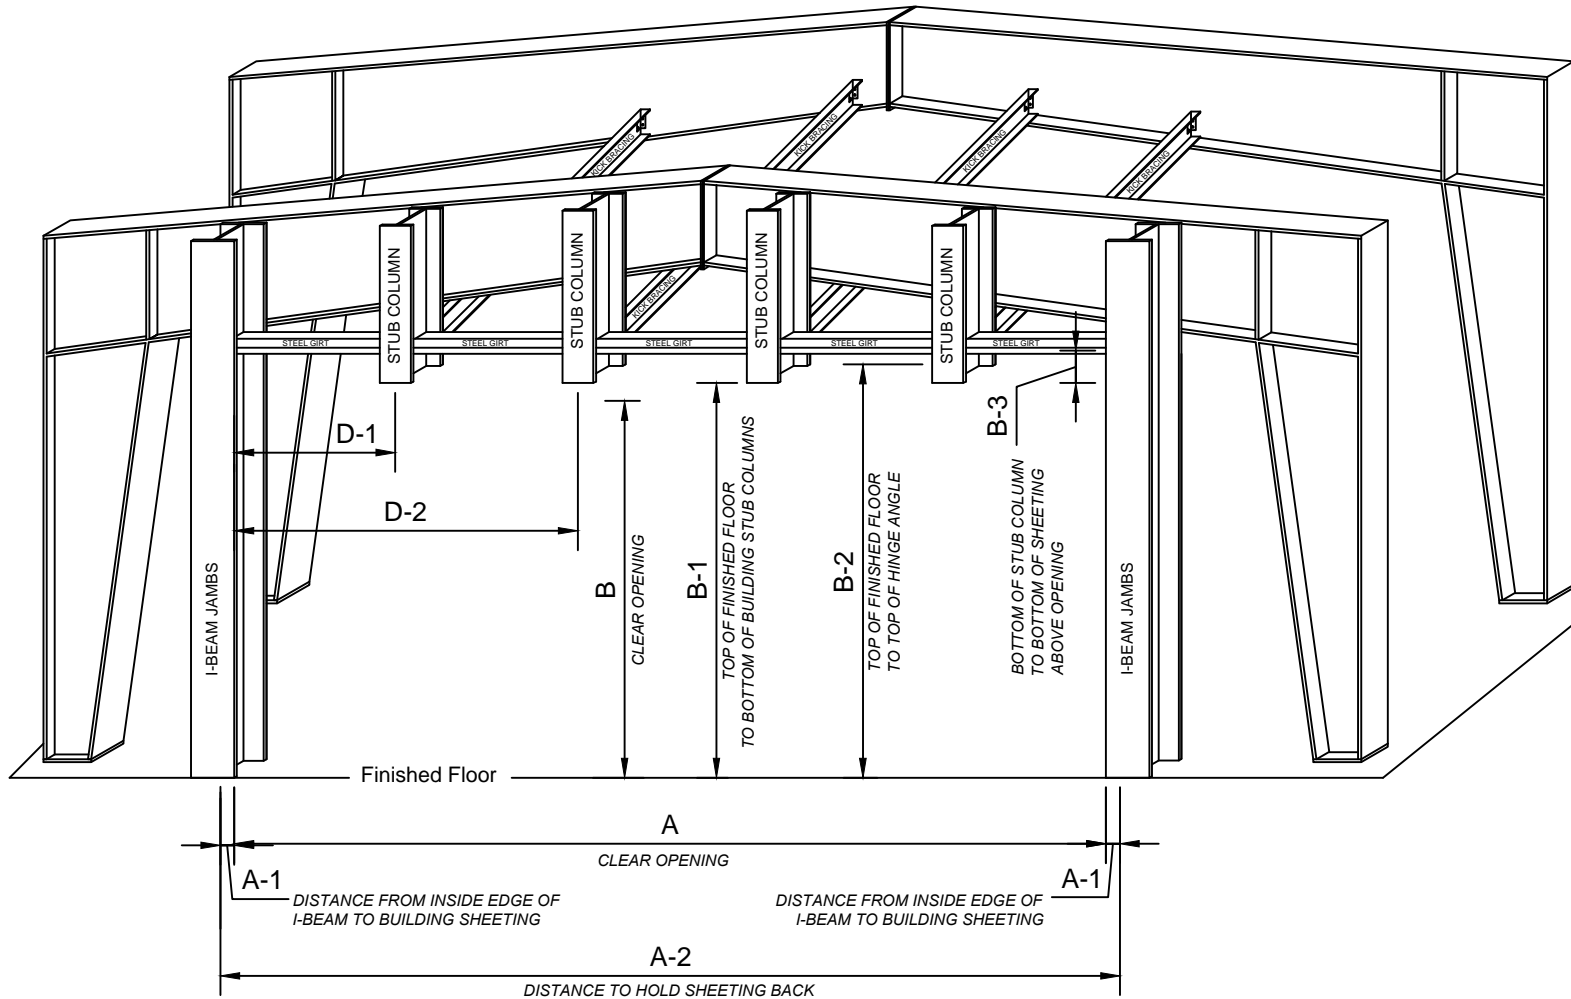

NON - INSULATED BI-FOLD DOOR PRE - ENGINEERED STEEL MOUNT

EXAMPLE DRAWING

(NOT TO SCALE)

FOR REFERENCE ONLY - STEEL BUILDING SUPPLIER TO SIZE BUILDING, HEADER &
JAMBS TO SUPPORT THE WEIGHT OF THE BI-FOLD DOOR

DRAWING
NUMBER
PB1

PHONE :
1-800-921-7008
FAX:
701-277-8961

MIDLAND BI-FOLD DOORS
1110-7th ST NE
WEST FARGO, ND 58078