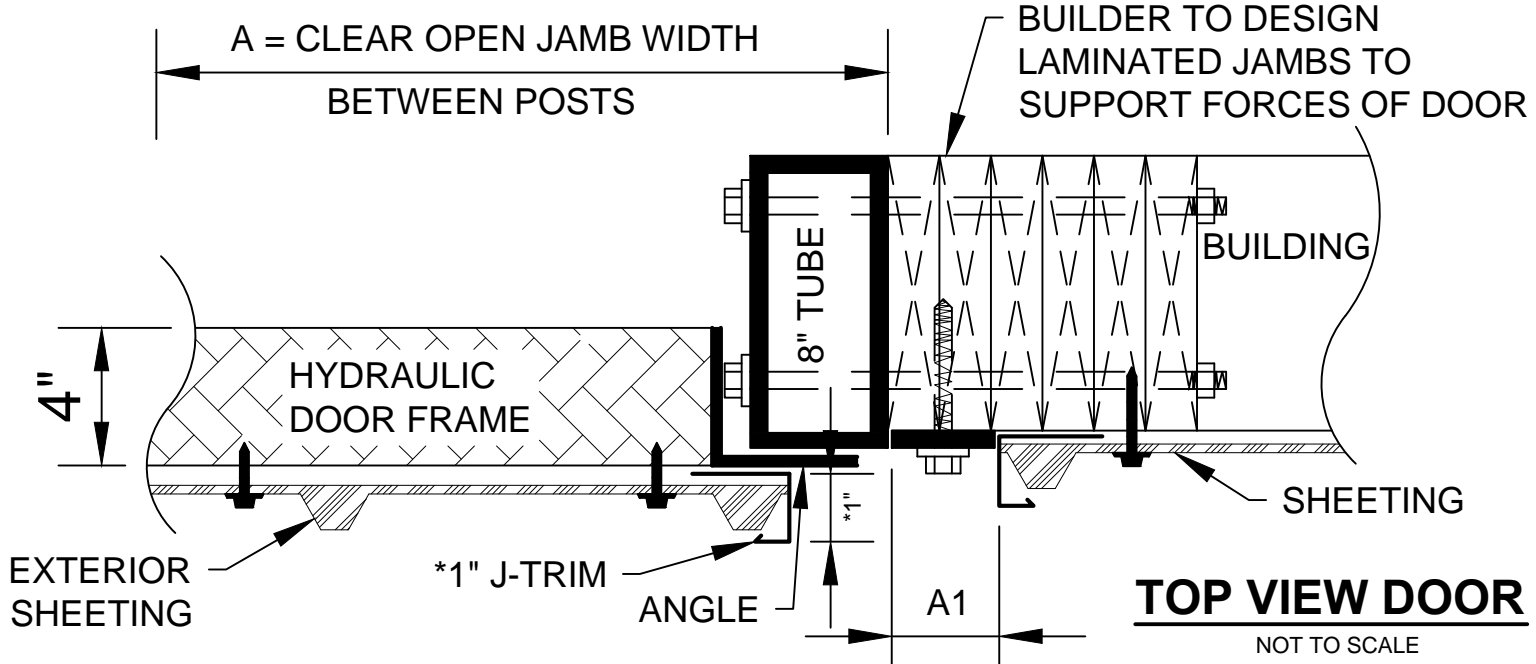

SIDE VIEW DOOR

NOT TO SCALE

DRAWING NUMBER

H3

PHONE : 1-800-921-7008

FAX: 701-277-8961

MIDLAND BI-FOLD DOORS
1110-7th ST NE
WEST FARGO, ND 58078

A = CLEAR OPEN JAMB WIDTH BETWEEN POSTS

BUILDER TO DESIGN LAMINATED JAMBS TO SUPPORT FORCES OF DOOR

TOP VIEW DOOR

NOT TO SCALE