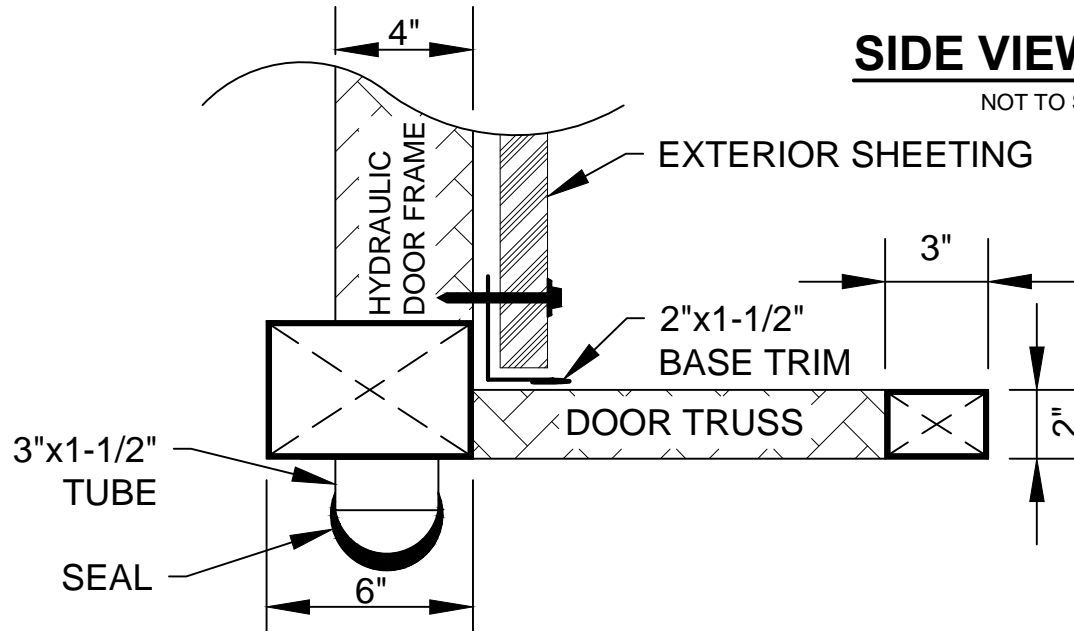

SIDE VIEW DOOR

NOT TO SCALE

DRAWING NUMBER

H3

PHONE : 1-800-921-7008

FAX: 701-277-8961

MIDLAND BI-FOLD DOORS
1110-7th ST NE
WEST FARGO, ND 58078

A = CLEAR OPEN JAMB WIDTH BETWEEN POSTS

BUILDER TO DESIGN LAMINATED JAMBS TO SUPPORT FORCES OF DOOR

TOP VIEW DOOR

NOT TO SCALE