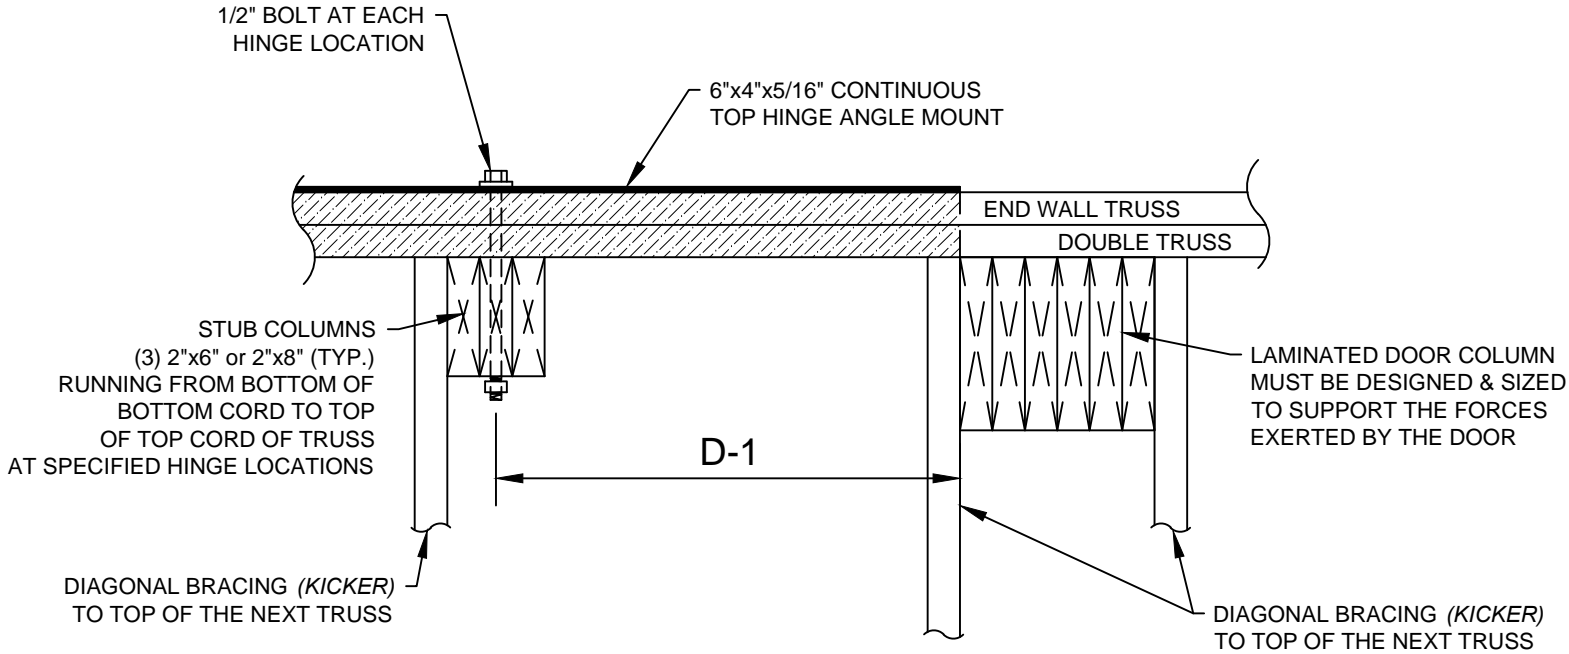

TOP ANGLE DETAIL TOP VIEW DOOR

NOT TO SCALE

DRAWING NUMBER
H2

PHONE : 1-800-921-7008
FAX: 701-277-8961

MIDLAND BI-FOLD DOORS
1110-7th ST NE
WEST FARGO, ND 58078