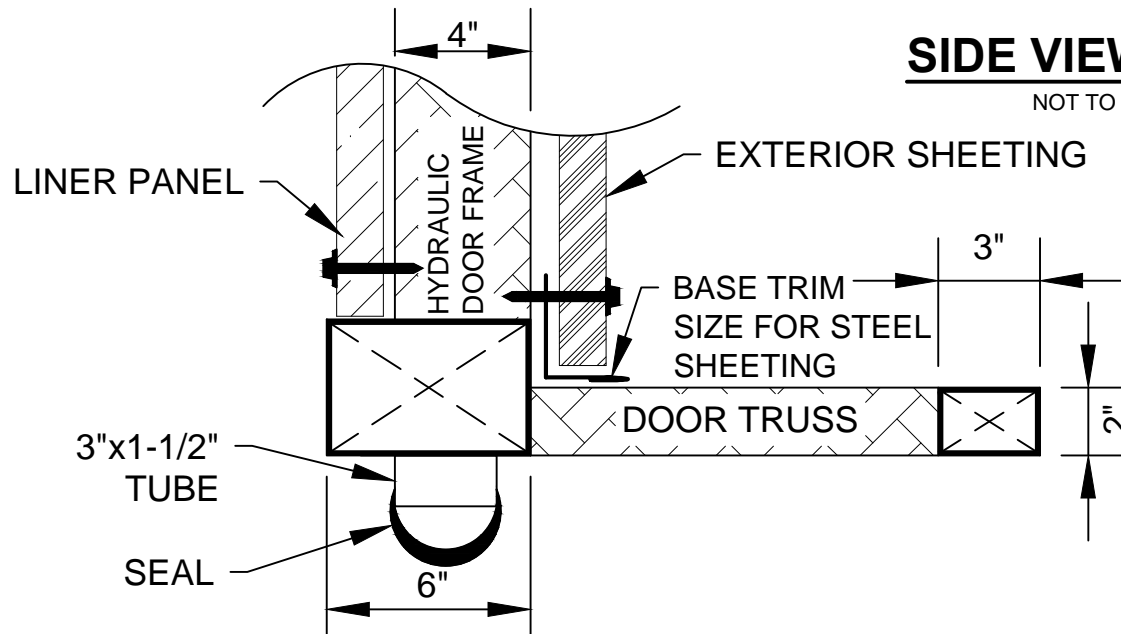

# SIDE VIEW DOOR

NOT TO SCALE

DRAWING NUMBER  
**IPH3**

PHONE :  
1-800-921-7008  
FAX:  
701-277-8961

MIDLAND BI-FOLD DOORS  
1110-7th ST NE  
WEST FARGO, ND 58078

A = CLEAR OPEN JAMB WIDTH  
BETWEEN COLUMNS

BUILDER TO DESIGN & SUPPLY  
I-BEAM JAMBS TO  
SUPPORT FORCES OF DOOR

# TOP VIEW DOOR

NOT TO SCALE