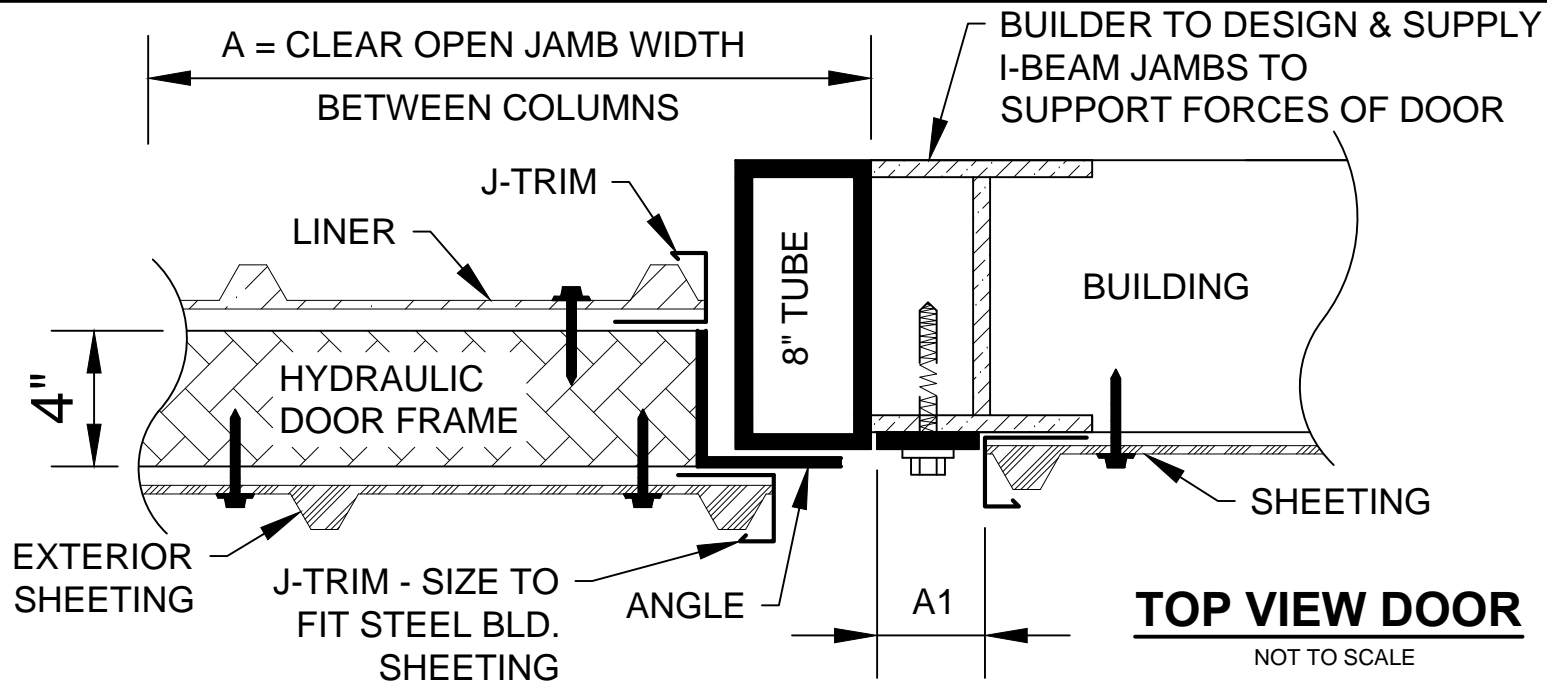

# SIDE VIEW DOOR

NOT TO SCALE

DRAWING NUMBER  
**IPH3**

PHONE :  
1-800-921-7008  
FAX:  
701-277-8961

MIDLAND BI-FOLD DOORS  
1110-7th ST NE  
WEST FARGO, ND 58078

A = CLEAR OPEN JAMB WIDTH  
BETWEEN COLUMNS

BUILDER TO DESIGN & SUPPLY  
I-BEAM JAMBS TO  
SUPPORT FORCES OF DOOR

# TOP VIEW DOOR

NOT TO SCALE