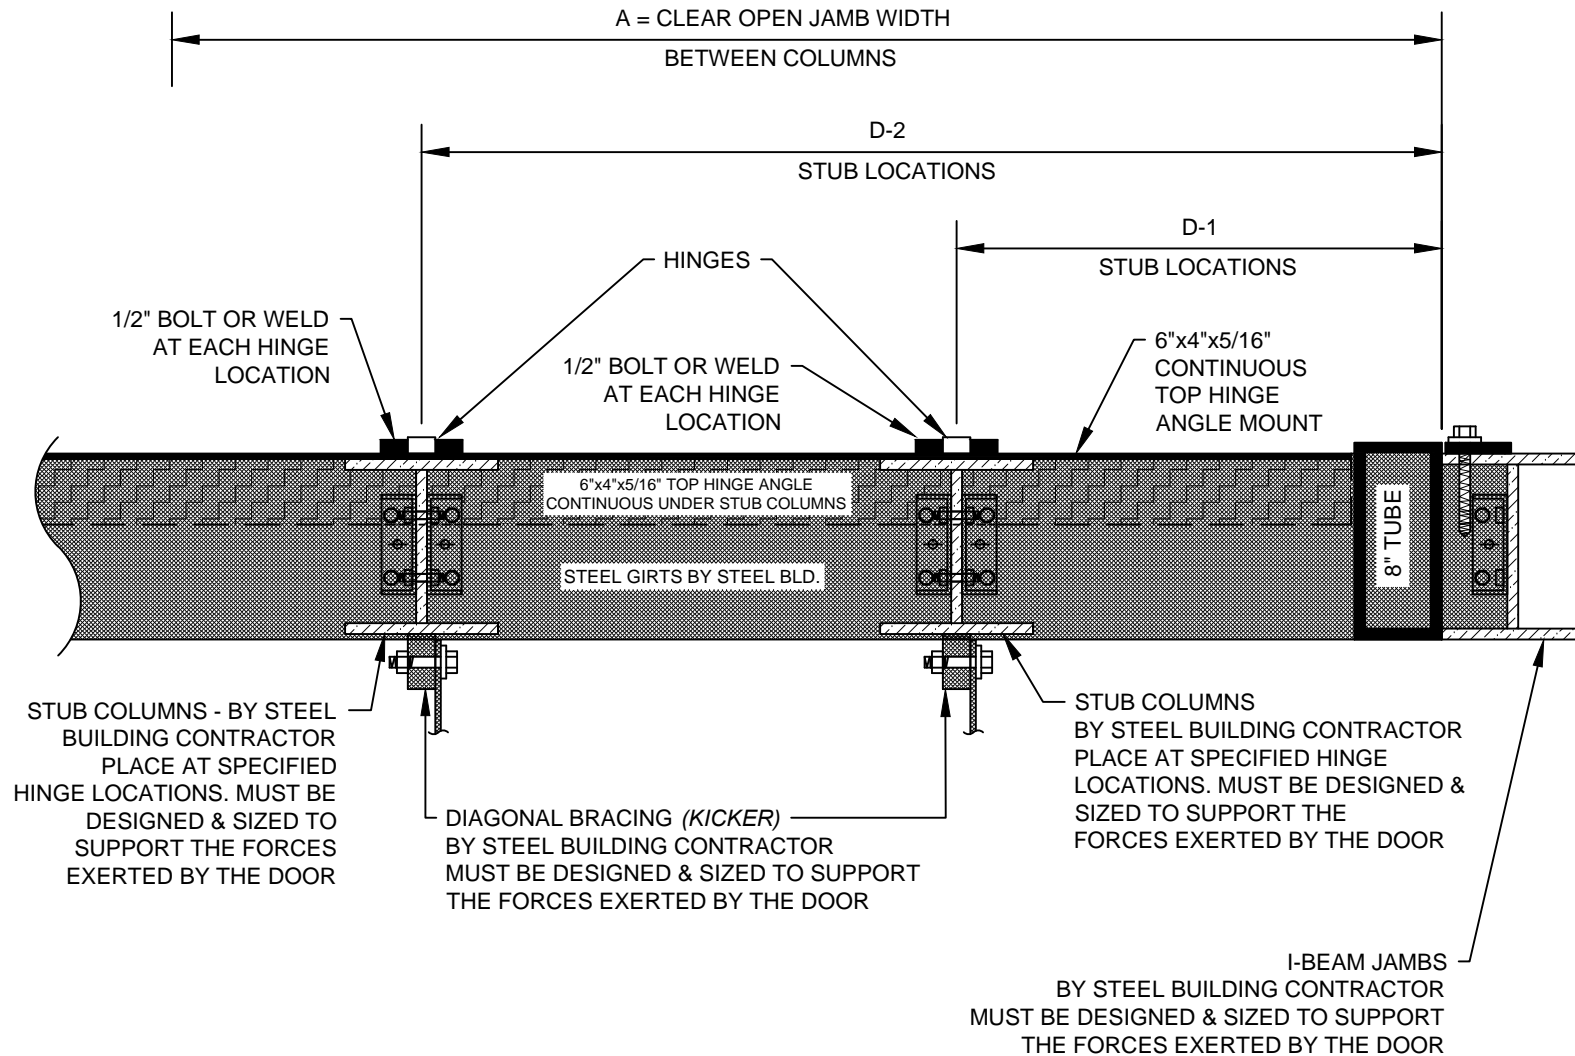

TOP ANGLE DETAIL TOP VIEW DOOR

NOT TO SCALE

DRAWING
NUMBER
IPH2

PHONE :
1-800-921-7008
FAX:
701-277-8961

MIDLAND BI-FOLD DOORS
1110-7th ST NE
WEST FARGO, ND 58078