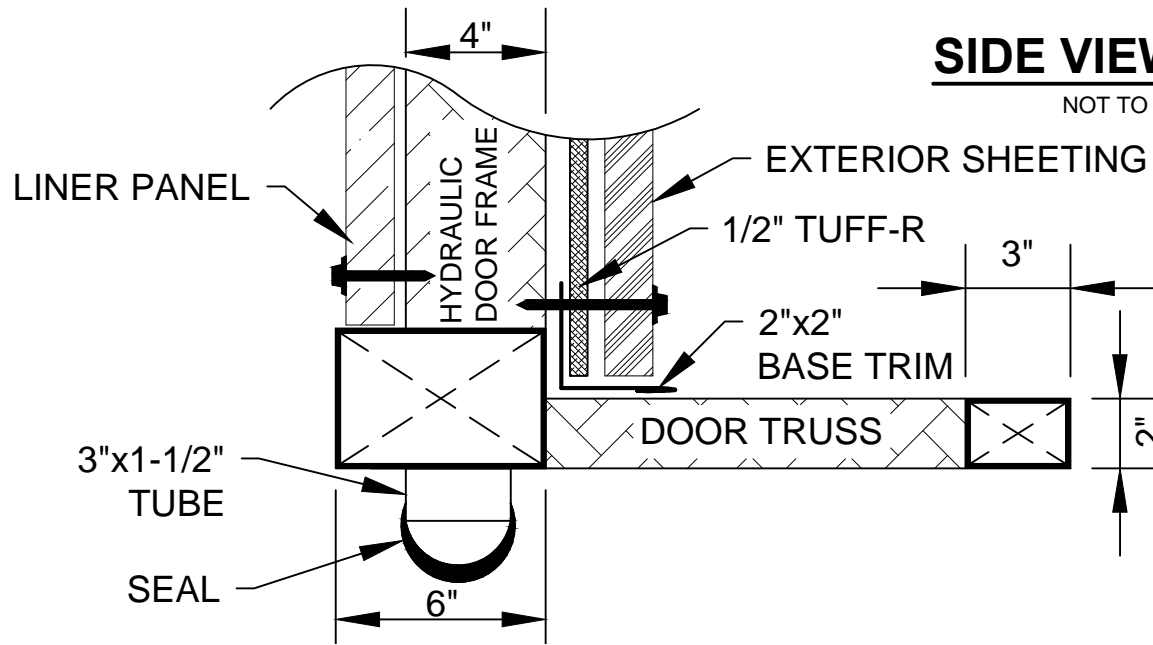

SIDE VIEW DOOR

NOT TO SCALE

DRAWING NUMBER

IH3

PHONE : 1-800-921-7008

FAX: 701-277-8961

MIDLAND BI-FOLD DOORS

1110-7th ST NE

WEST FARGO, ND 58078

A = CLEAR OPEN JAMB WIDTH BETWEEN POSTS

BUILDER TO DESIGN LAMINATED JAMBS TO SUPPORT FORCES OF DOOR

TOP VIEW DOOR

NOT TO SCALE