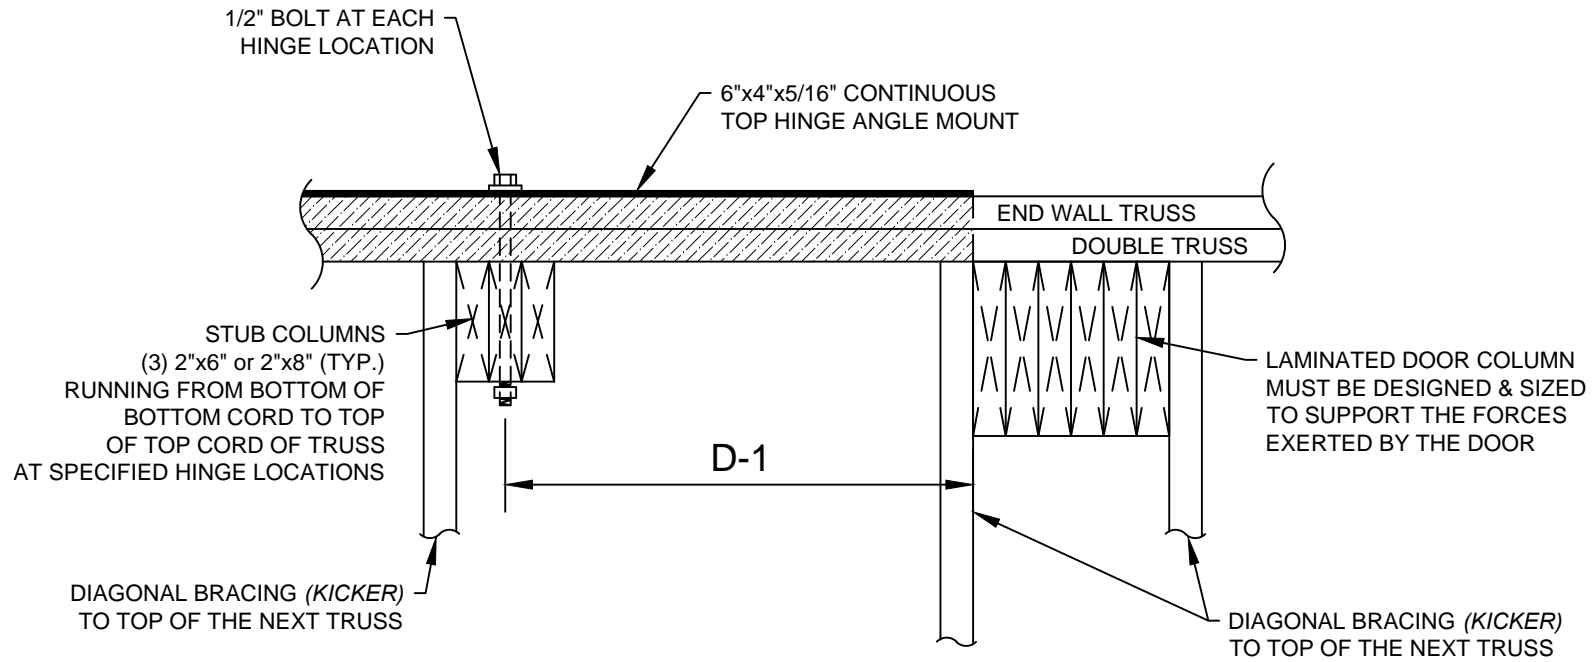

TOP ANGLE DETAIL TOP VIEW DOOR

NOT TO SCALE

DRAWING
NUMBER
IH2

PHONE :
1-800-921-7008
FAX:
701-277-8961

MIDLAND BI-FOLD DOORS
1110-7th ST NE
WEST FARGO, ND 58078