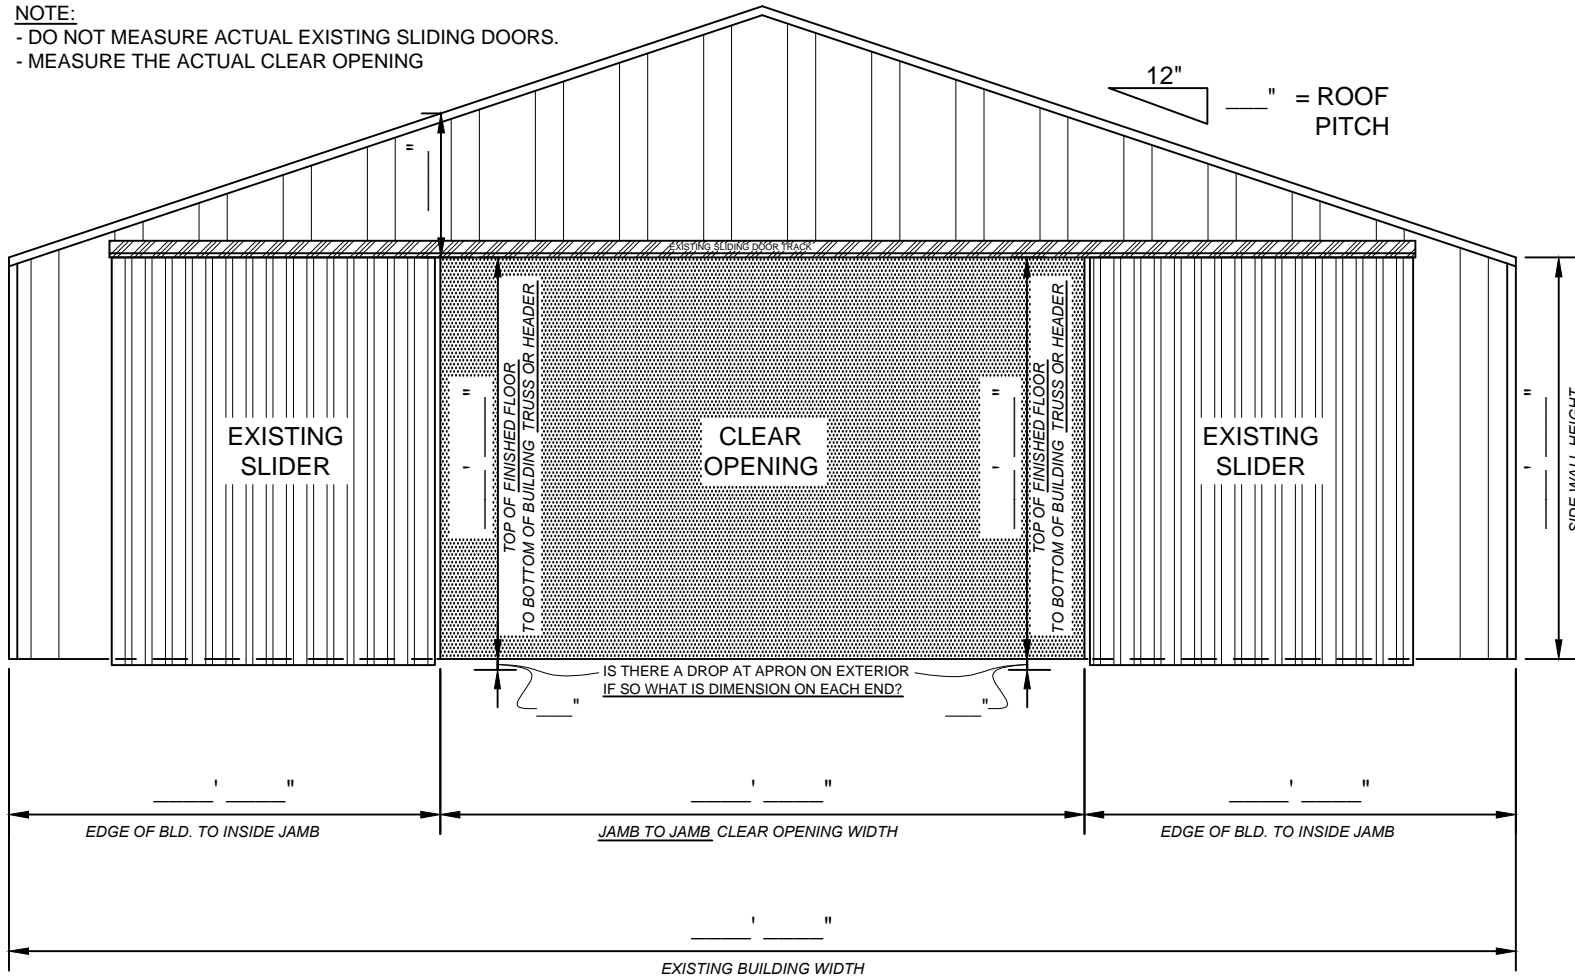

# EXISTING BUILDING MEASURING TEMPLATE

EXAMPLE DRAWING  
(NOT TO SCALE)

**NOTE:**

- DO NOT MEASURE ACTUAL EXISTING SLIDING DOORS.
- MEASURE THE ACTUAL CLEAR OPENING

DRAWING  
NUMBER  
**EX1**

PHONE :  
1-800-921-7008  
FAX:  
701-277-8961

MIDLAND BI-FOLD DOORS  
1110-7th ST NE  
WEST FARGO, ND 58078

(LEFT) NEAREST WALK DOOR?  
(Outside looking in)

(RIGHT) NEAREST WALK DOOR?   
(Outside looking in)