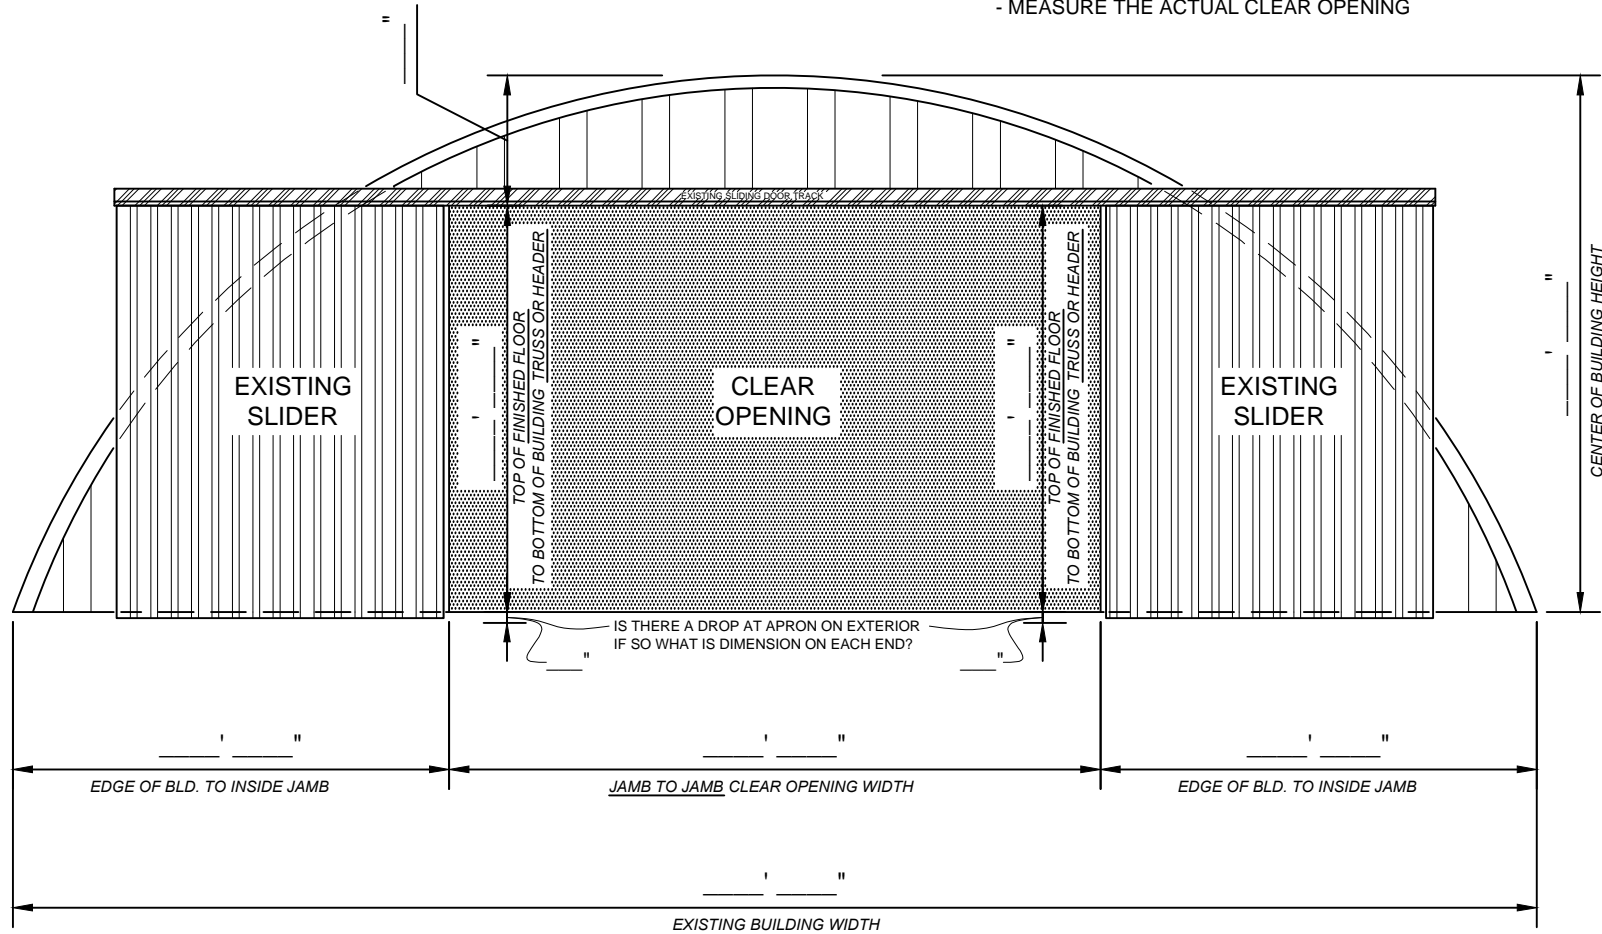

# EXISTING CURVETTE BUILDING MEASURING TEMPLATE

EXAMPLE DRAWING  
(NOT TO SCALE)

NOTE:  
- DO NOT MEASURE ACTUAL EXISTING SLIDING DOORS.  
- MEASURE THE ACTUAL CLEAR OPENING

(LEFT) NEAREST WALK DOOR?  
(Outside looking in)

(RIGHT) NEAREST WALK DOOR?   
(Outside looking in)

DRAWING  
NUMBER  
**EX2**

PHONE :  
1-800-921-7008  
FAX:  
701-277-8961

MIDLAND BI-FOLD DOORS  
1110-7th ST NE  
WEST FARGO, ND 58078