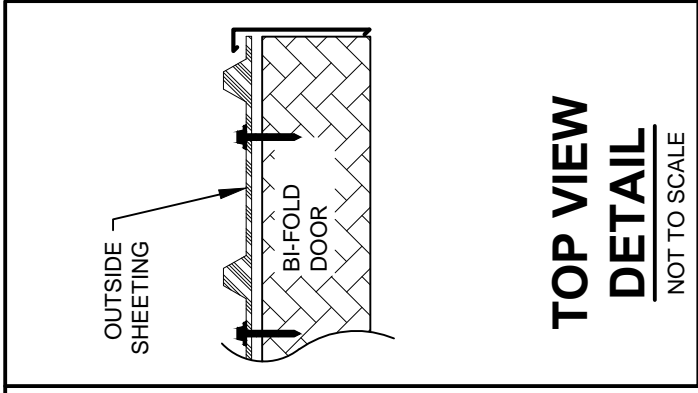

**BUILT IN HEADER
NON - INSULATED
SIDE VIEW**
NOT TO SCALE

**TOP VIEW
DETAIL**
NOT TO SCALE

MIDLAND BI-FOLD DOORS
1110-7th ST NE
WEST FARGO, ND 58078

PHONE :
1-800-921-7008
FAX:
701-277-8961

DRAWING
NUMBER
B3