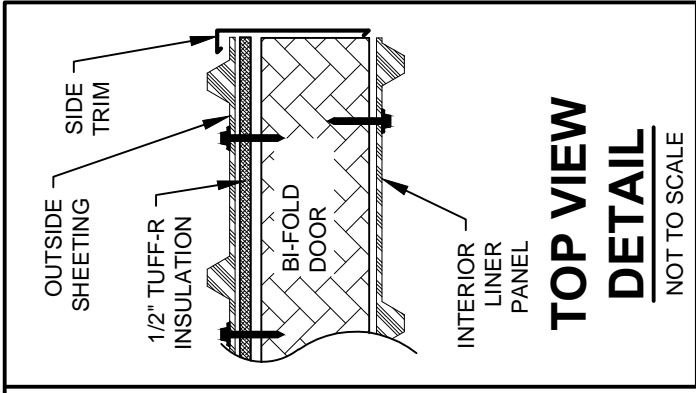

**BUILT IN HEADER
WITH TUFF-R
SIDE VIEW**
NOT TO SCALE

MIDLAND BI-FOLD DOORS
1110-7th ST NE
WEST FARGO, ND 58078

PHONE :
1-800-921-7008
FAX:
701-277-8961

DRAWING
NUMBER
IB3