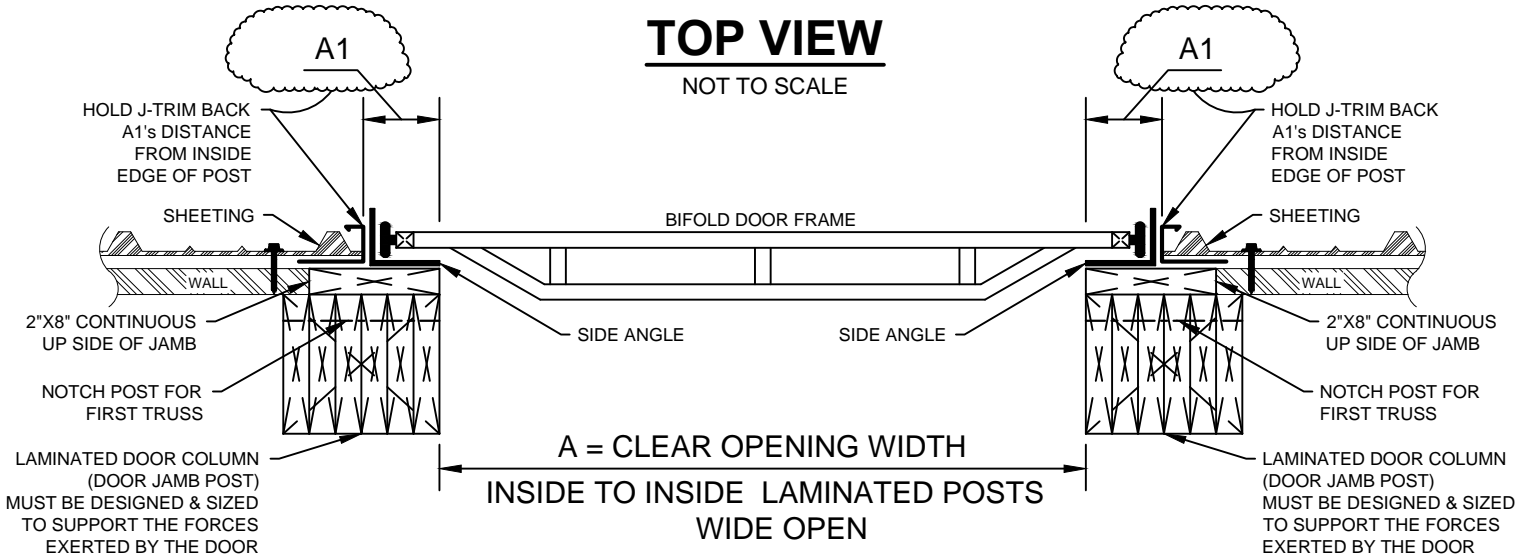

BUILT IN HEADER TOP VIEW

NOT TO SCALE

DRAWING NUMBER
IB2

PHONE :
1-800-921-7008
FAX:
701-277-8961

MIDLAND BI-FOLD DOORS
1110-7th ST NE
WEST FARGO, ND 58078

BUILT IN HEADER HINGE DETAIL - TOP VIEW

NOT TO SCALE