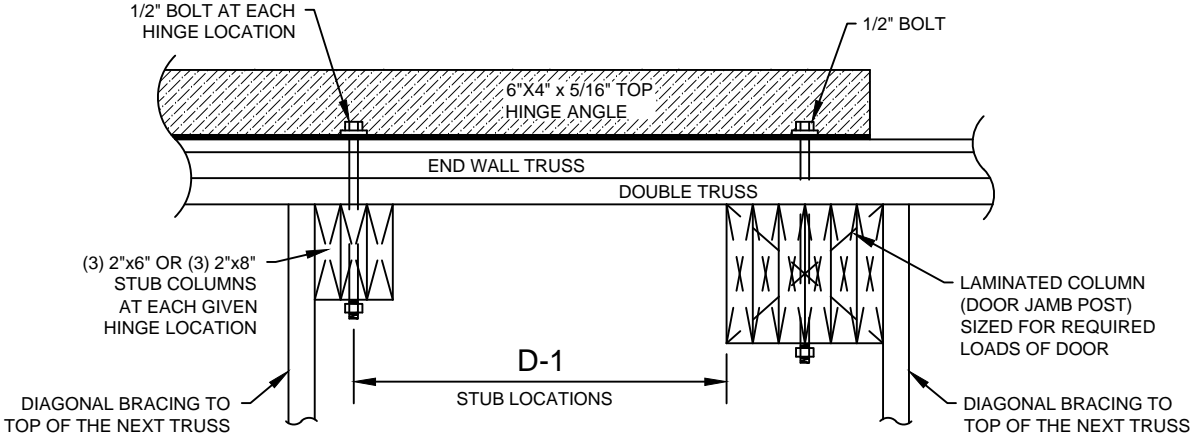

BUILT IN HEADER TOP VIEW

NOT TO SCALE

DRAWING NUMBER
IB2

PHONE :
1-800-921-7008
FAX:
701-277-8961

MIDLAND BI-FOLD DOORS
1110-7th ST NE
WEST FARGO, ND 58078

BUILT IN HEADER HINGE DETAIL - TOP VIEW

NOT TO SCALE