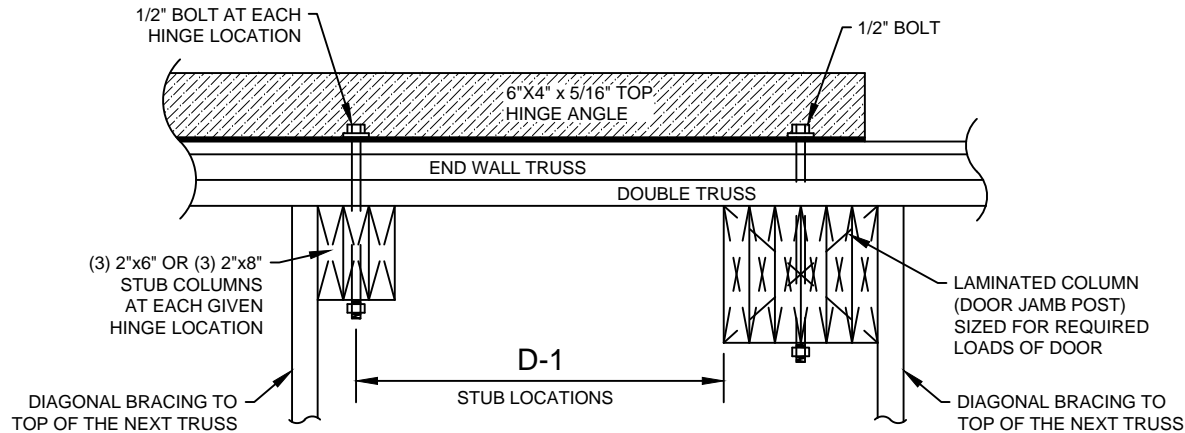

BOTTOM CHORD MOUNT TOP VIEW

NOT TO SCALE

DRAWING
NUMBER
BC2

PHONE :
1-800-921-7008
FAX:
701-277-8961

MIDLAND BI-FOLD DOORS
1110-7th ST NE
WEST FARGO, ND 58078

BOTTOM CHORD MOUNT HINGE DETAIL - TOP VIEW

NOT TO SCALE