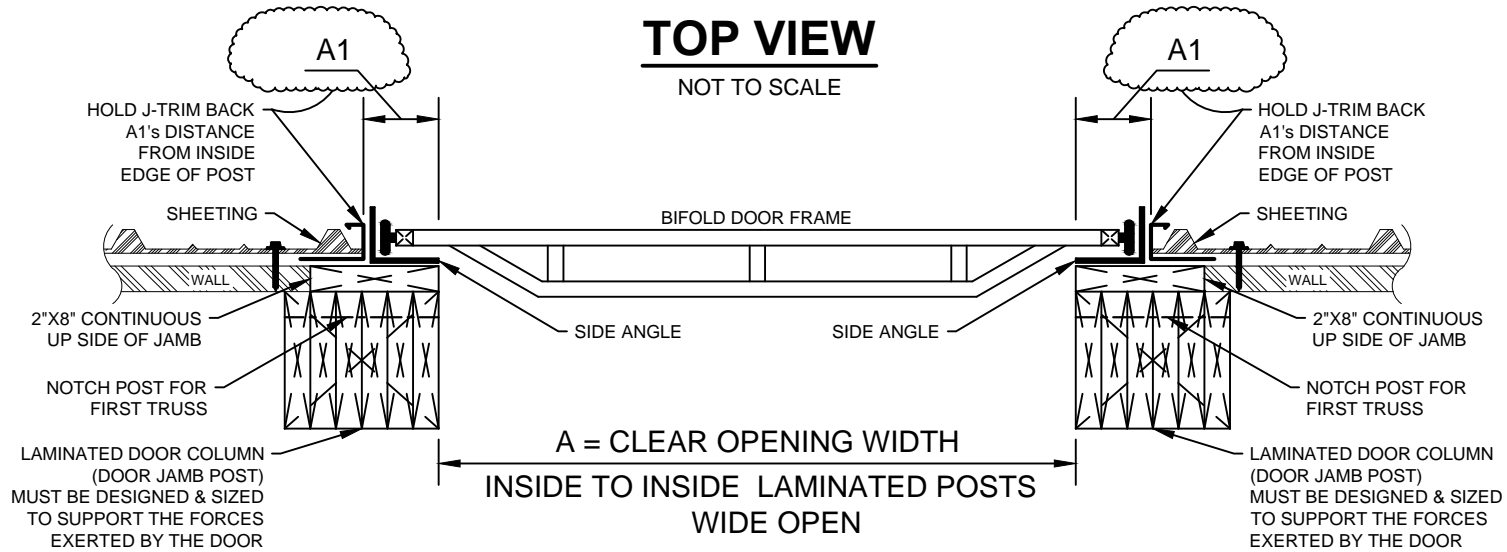

BOTTOM CHORD MOUNT TOP VIEW

NOT TO SCALE

DRAWING
NUMBER
BC2

PHONE :
1-800-921-7008
FAX:
701-277-8961

MIDLAND BI-FOLD DOORS
1110-7th ST NE
WEST FARGO, ND 58078

BOTTOM CHORD MOUNT HINGE DETAIL - TOP VIEW

NOT TO SCALE