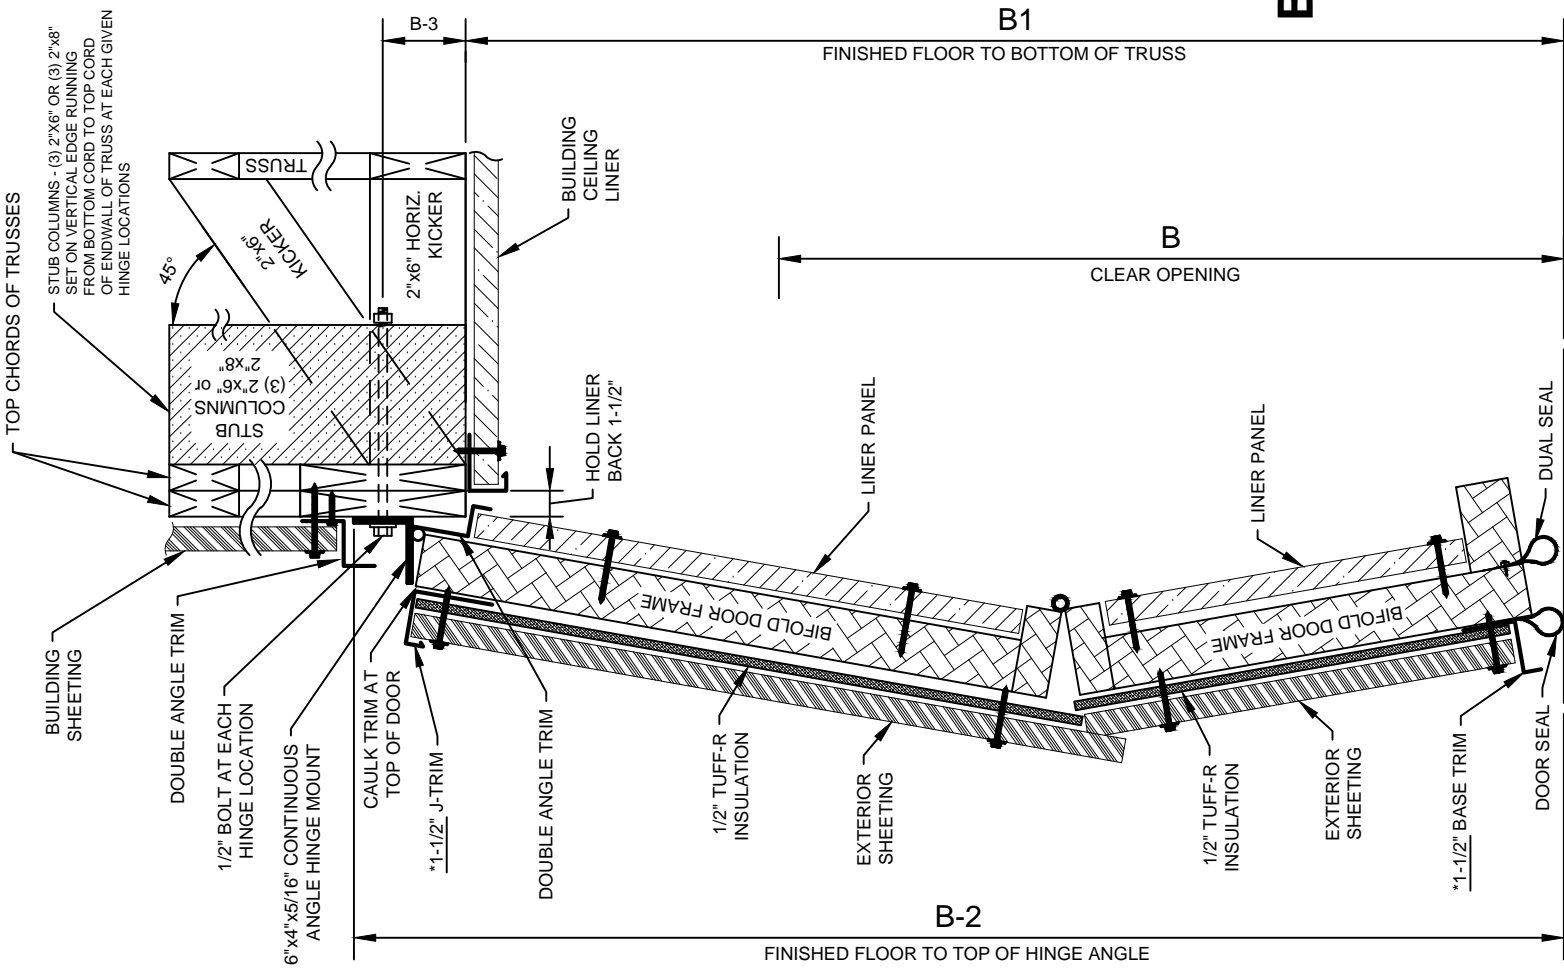

**TOP VIEW
DETAIL**
NOT TO SCALE

**BOTTOM CHORD
MOUNT
WITH TUFF-R
SIDE VIEW**
NOT TO SCALE

MIDLAND BI-FOLD DOORS
1110-7th ST NE
WEST FARGO, ND 58078

PHONE : 1-800-921-7008
FAX: 701-277-8961

DRAWING NUMBER
IBC3