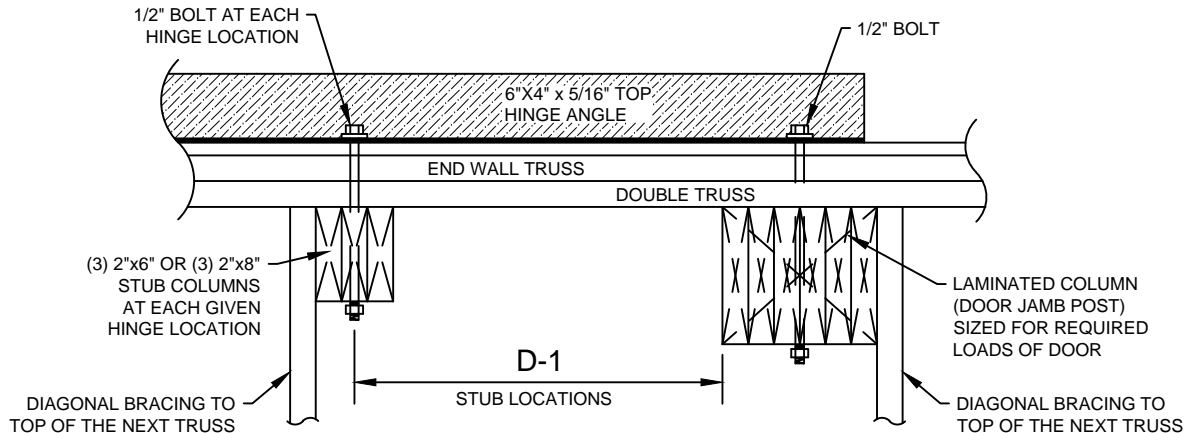

BOTTOM CHORD MOUNT TOP VIEW

NOT TO SCALE

DRAWING NUMBER
IBC2

PHONE :
1-800-921-7008
FAX:
701-277-8961

MIDLAND BI-FOLD DOORS
1110-7th ST NE
WEST FARGO, ND 58078

BOTTOM CHORD MOUNT HINGE DETAIL - TOP VIEW

NOT TO SCALE