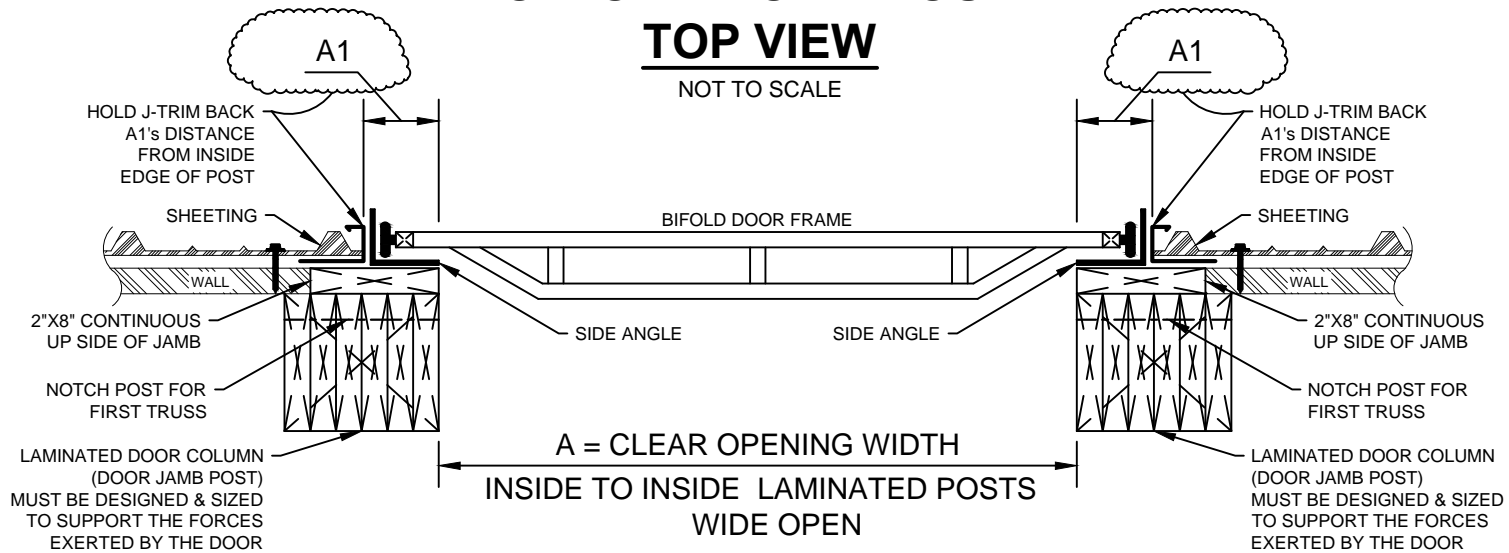

BOTTOM CHORD MOUNT TOP VIEW

NOT TO SCALE

DRAWING NUMBER
IBC2

PHONE :
1-800-921-7008
FAX:
701-277-8961

MIDLAND BI-FOLD DOORS
1110-7th ST NE
WEST FARGO, ND 58078

BOTTOM CHORD MOUNT HINGE DETAIL - TOP VIEW

NOT TO SCALE